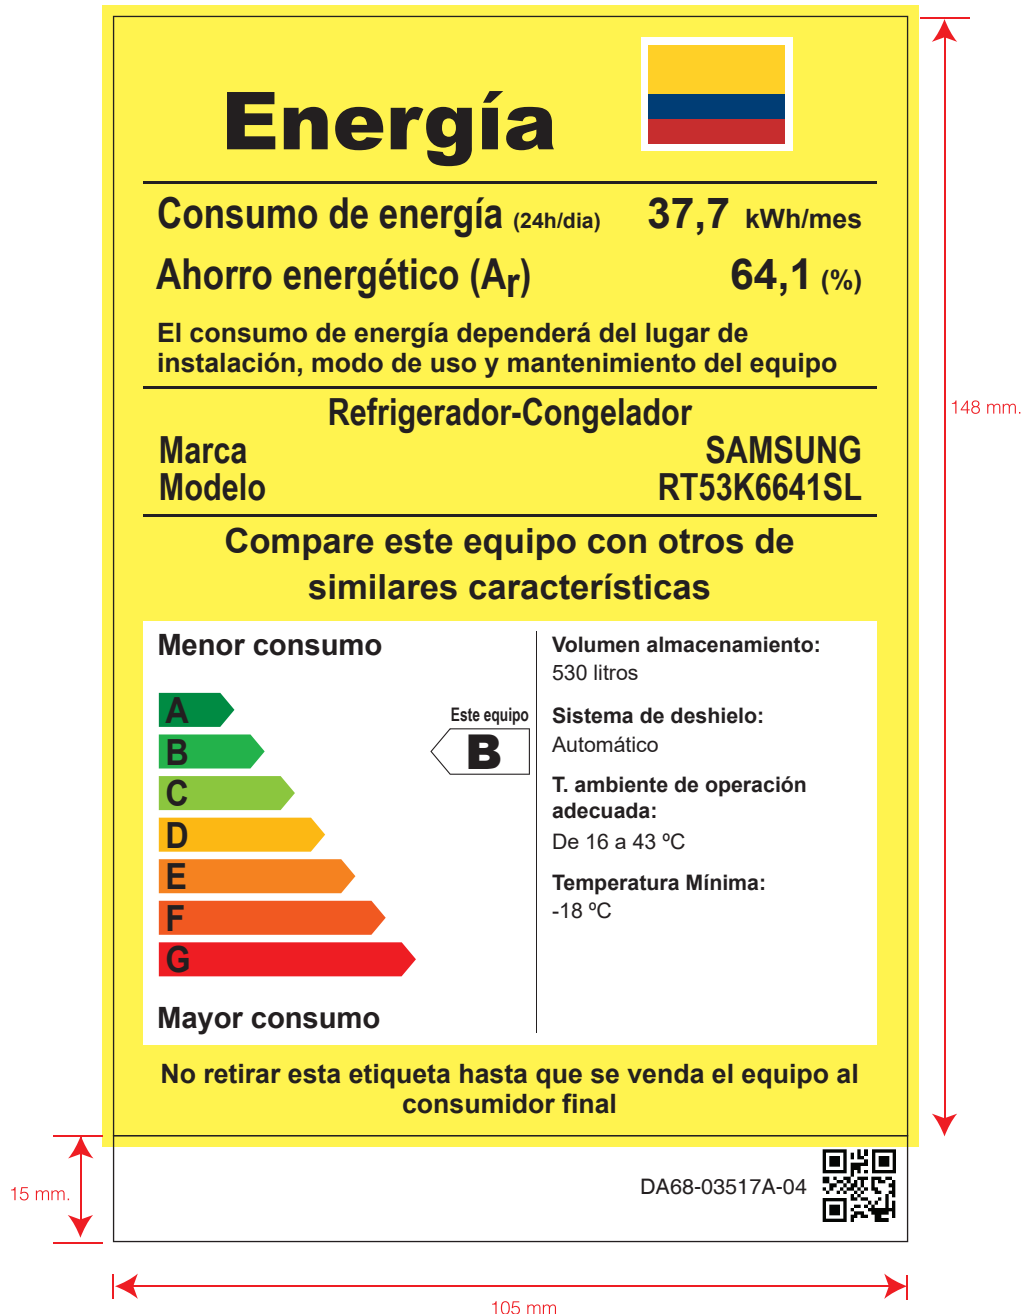

Drawing Spec

Checking By : _____

DATE : 25-06-2021

Customer Name :	Thai Samsung Electronic co.,ltd.	NOTE : 1. Size : 105 X 148 MM 2. Material : ART+OPP removable glue. 3. Printing : Black Yellow 4. SHEET
Part Name :	DA68-03517A-04	
Part No. :	LABEL ENERGY	