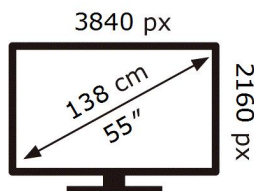

ENERG

SAMSUNG

UE55TU8502U

101 kWh/1000h

ABCDEF **G**

106 kWh/1000h

2019/2013