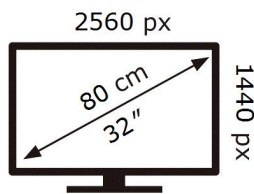

C32G55TQWU

49 kWh/1000h

ABCDEF **G**

HDR

54 kWh/1000h

2019/2013