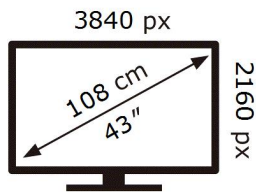

SAMSUNG

QM43R

74 kWh/1000h

2019/2013

ENERG 

SAMSUNG

QM43R

74 kWh/1000h