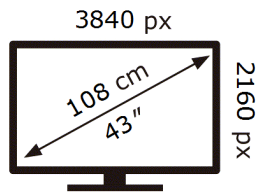

SAMSUNG

QM43R

74 kWh/1000h

2019/2013

ENERG 

SAMSUNG

QM43R

74 kWh/1000h