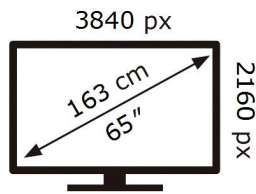

SAMSUNG

QH65R

160 kWh/1000h

2019/2013

ENERG ⚡

SAMSUNG

QH65R

160 kWh/1000h