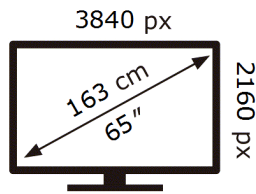

SAMSUNG

QH65R

160 kWh/1000h

2019/2013

ENERG ⚡

SAMSUNG

QH65R

160 kWh/1000h