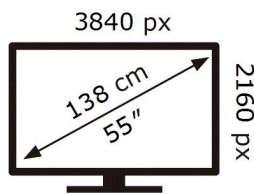

UE55AU9000K

**94** kWh/1000h

ABCDEF **G**

**125** kWh/1000h

2019/2013