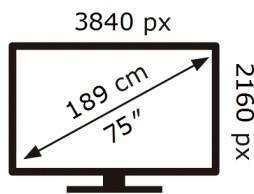

SAMSUNG

UE75AU9000K

171 kWh/1000h

ABCDEF **G**

234 kWh/1000h

2019/2013

ENERG

SAMSUNG