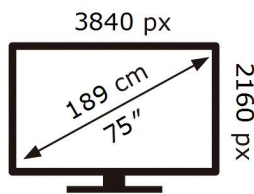

UE75AU9000K

171 kWh/1000h

ABCDEF **G**

234 kWh/1000h

2019/2013