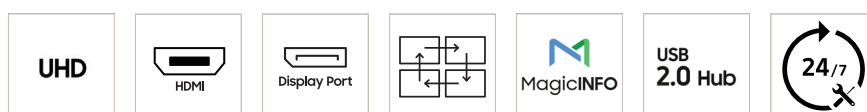

Samsung Electronics GmbH • Am Kronberger Hang 6 • 65824 Schwalbach • Hotline 06196 77 555 77 (Kosten laut Konditionen des Vertragspartners für Festnetzanschlüsse oder Mobilfunkanschlüsse)
• Stand April 2019 • Irrtümer und Änderungen vorbehalten.

SAMSUNG