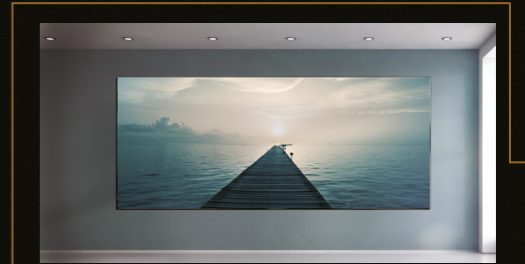

LIMITLESS

CUSTOM MADE

A modular form factor allows The Wall's size, shape and ratio to be customized to your spatial and aesthetic needs. Whether it's a spacious lobby or a private home theater, The Wall gives creative freedom to make optimal use of any space.