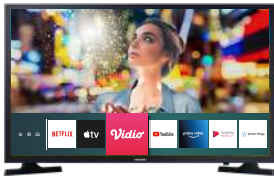

Model

Content

43TU8000

Vidio Premier **PLATINUM**
3 Months Subscription

43TU6500

43" FHD

- Digital TV with Built-in Wifi
- Watch movies anytime
- Easy control for all
- Control TV with your voice
- Personal computer
- Home cloud
- Music system

Model

Content

43TU6500

Vidio Premier **PLATINUM**
3 Months Subscription

32TU4500

32" HD

- Digital TV with Built-in Wifi
- Watch movies anytime
- Easy control for all
- Control TV with your voice
- Personal computer
- Home cloud
- Music system