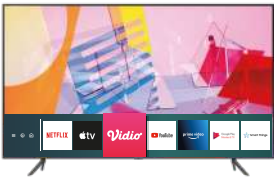

Q60T 85" 75" 65" 55" 50" 43"

- 4K Upscaling
- Game Mode Enhancer+
- Multiple Voice Assistant
- Multi View

Model	Cashback	Content
85Q60T	7,5 Mio	Vizio Premier PLATINUM 3 Months Subscription
75Q60T	7,5 Mio	
65Q60T	✓	
55Q60T	✓	
50Q60T	✓	
43Q60T