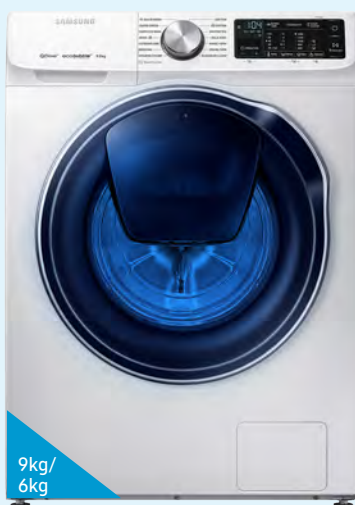

14kg/
7kg

Front Load Washer / Dryer

WD14F5K5ASG RRP: RM6,299

- Automatically dispenses detergent
- Air Wash Technology
- EcoBubble™ Technology

FREE*

¹ CES 2017 Innovation Awards. The CES Innovation Awards are based upon descriptive materials submitted to the judges. CTA did not verify the accuracy of any submission or of any claims made and did not test the item to which the award was given. ² ACED Ergonomic Design Award "Grand Prix". ³ TWICE STAFF PICK AWARD WINNER: SAMSUNG FLEXWASH™.

SAMSUNG

QuickDrive™

Half the time washing!
For a full clean.

ENERGY
SAVING¹
20%

TIME
SAVING¹
50%

Applicable to Model no: WD90N64FOOW & WW90M64FOPW

WASHING MACHINE

NEW

- Up to 50% Time Saving²
- AddWash™
- EcoBubble™ Technology

FREE*

Vacuum Cleaner
worth RM299

VCC4353V4R

+

Thermocafe 0.35L
Flask with Pouch
worth RM88

¹Tested on Samsung WW6800M compared with WW6500K. Saves up to 50% time on Cotton (40°C, half load) with washing performance within ±3% and saves up to 20% energy on Cotton (40°C, half load) and Super Speed cycle (40°C, 5kg load) tested by IEC 60456:2010.