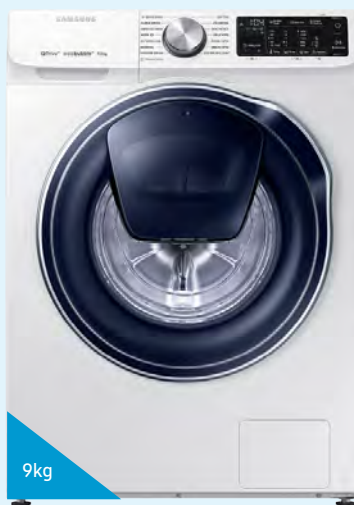

9kg

QuickDrive Washer

WW90M64FOPW RRP: **RM3,999**

- Up to 50% Time Saving²
- AddWash™
- EcoBubble™ Technology

FREE*

Vacuum Cleaner
worth RM299

VCC4353V4R

+