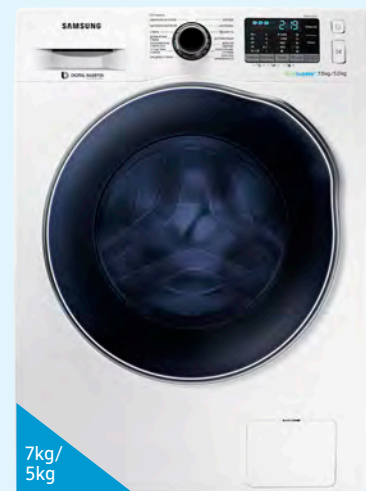

7kg/
5kg

Front Load Washer / Dryer

WD70J5410AW RRP: **RM2,999**

- Air Wash Technology
- Chemical-free Drum Sanitization
- EcoBubble™ Technology

FREE*

Vacuum Cleaner
worth RM299

VCC4353V4R

Thermocafe 0.35L
Flask with Pouch
worth RM88