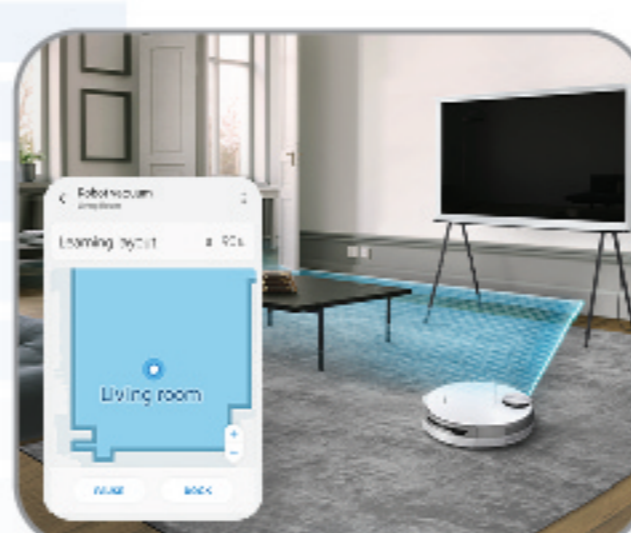

LiDAR Sensor³