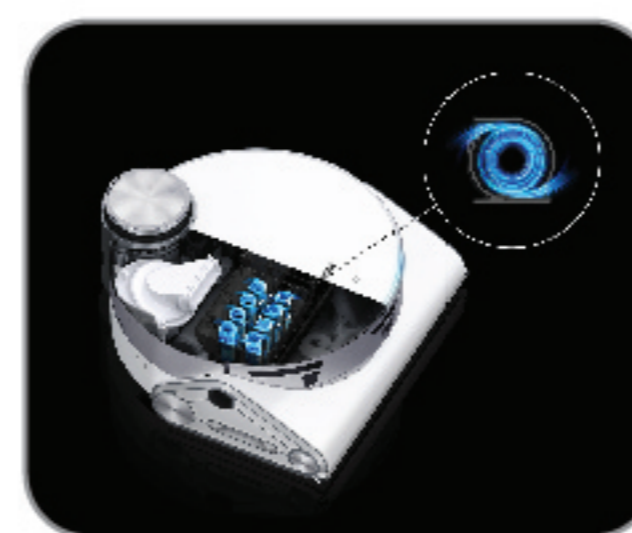

Jet Cyclone