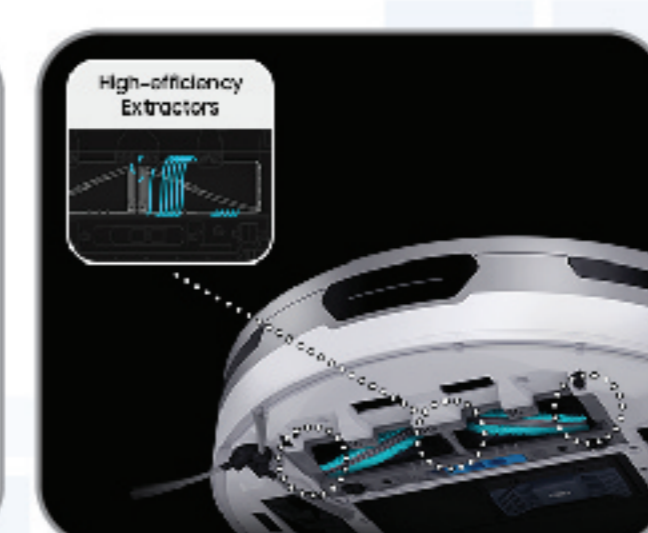

RRP: RM2,999

Up to
5^w

- LiDAR Sensor³
- Live Cleaning Report
- Clean Station[™]
- Wi-Fi (SmartThing Apps)⁴
- High-efficiency Brush

LiDAR Sensor³

Clean Station[™]

High-efficiency Brush

¹Example items: air conditioner(stand type), refrigerator, TV, washing machine/dryer, air purifier, AirDresser, sofa, bed, bookshelf, table, Bespoke(Refrigerator,Dishwasher), excrement, electrical cable, towel/sock, cup, glass cup, bottles, bowl, vase. Object recognition may be affected by an object's shape or the environmental conditions.

²Up to 1m, Horizontal field of view: 60°, Vertical field of view: 40°. As small as about 1cm wide, 1cm tall and 1cm deep.

³Scans 360° over an area of 6 meters at 10 rotations per second. Based on internal testing in an area with furniture arranged in similar way to a real home environment compared with a conventional Samsung VR7000M.