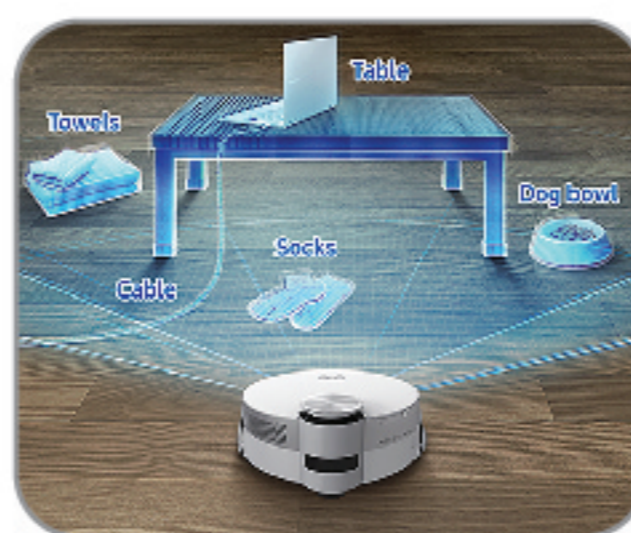

AI Object Recognition¹