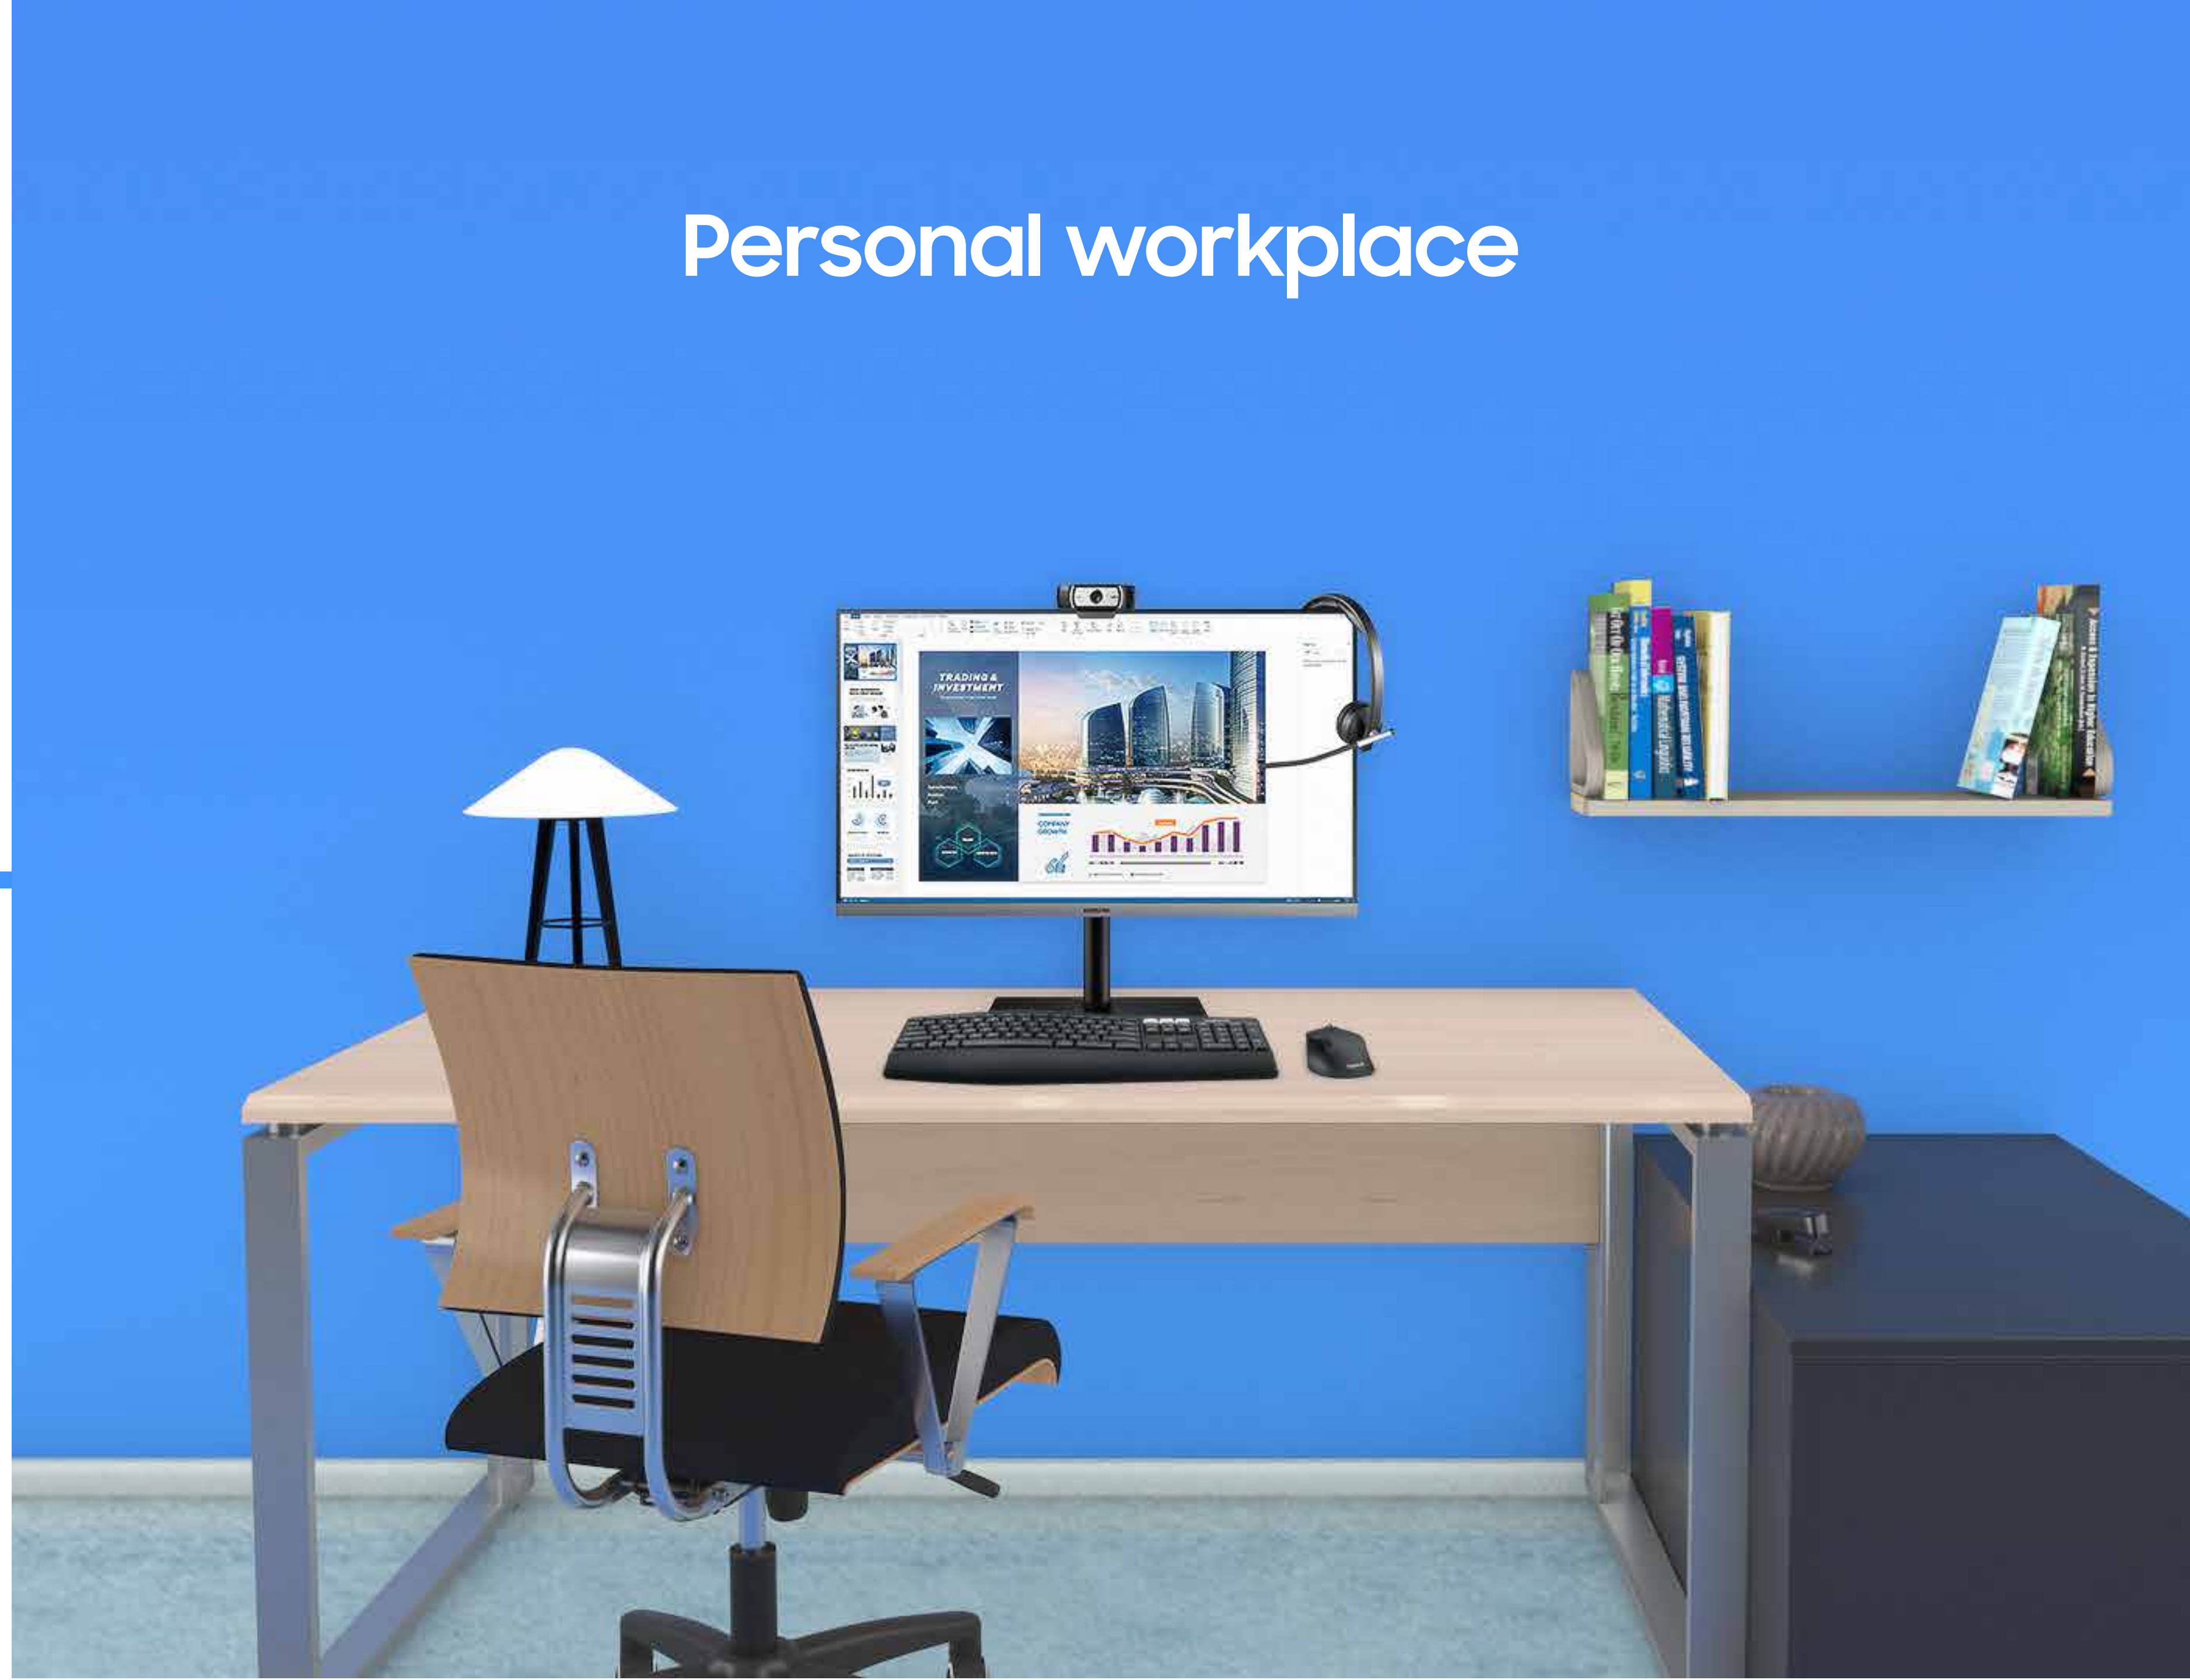

Meet Easy
Small
Medium
Large
Personal

Personal workplace

SAMSUNG

logitech® | for business