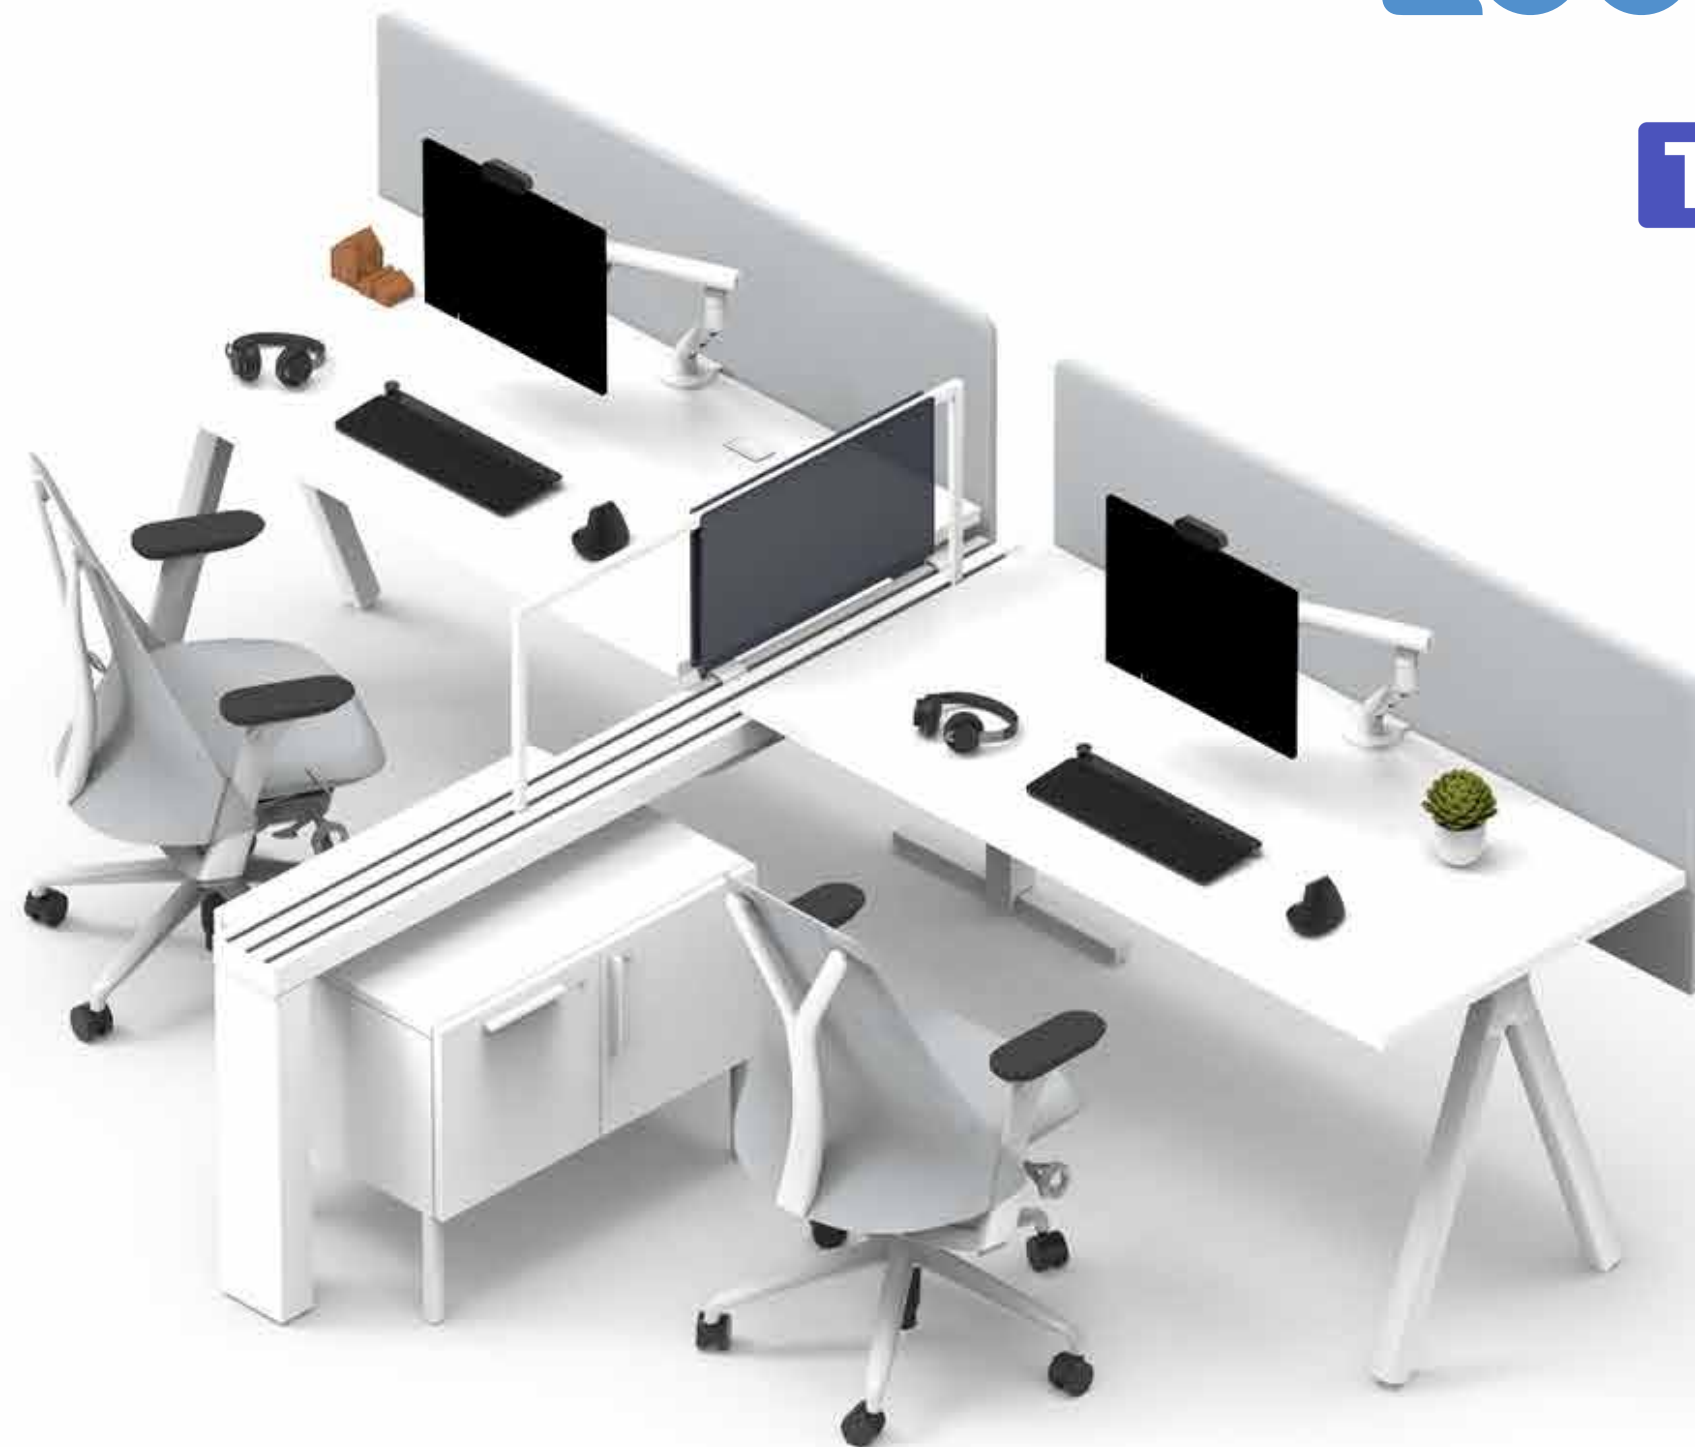

Meet Easy Personal

Good | Better | Best | Lifestyle

zoom

SAMSUNG

logitech® | for business

Samsung

Samsung is the premier leader in display technology and is continually stretching technology further into the future. This is evident in our stunning (curved) screens with pristine images and the most realistic colors that are manufactured today.

Samsung's business monitor line-up offers a solution for all the needs that companies and people working from home might have. The line-up stretches from flat to curved panels, FHD to QHD resolution, and there are monitors that have USB-c power and USB docking solutions. These and many other useful features help employees maximize their productivity.

Logitech

The right tools are needed to deliver the best possible work, whether you are at home or in the office. Now that video communication is more important than ever, the right webcam and headset have become your work essentials. A conversation where people are heard poorly and not seen properly, can be frustrating and is time consuming. A call with the right video communication tools can be just as good as a real-life meeting.

When people work from their laptop and are not equipped with a good monitor, keyboard and mouse, physical complaints can easily arise. Using an external keyboard and mouse can help to create an ergonomic workspace, so people stay healthy and happy.