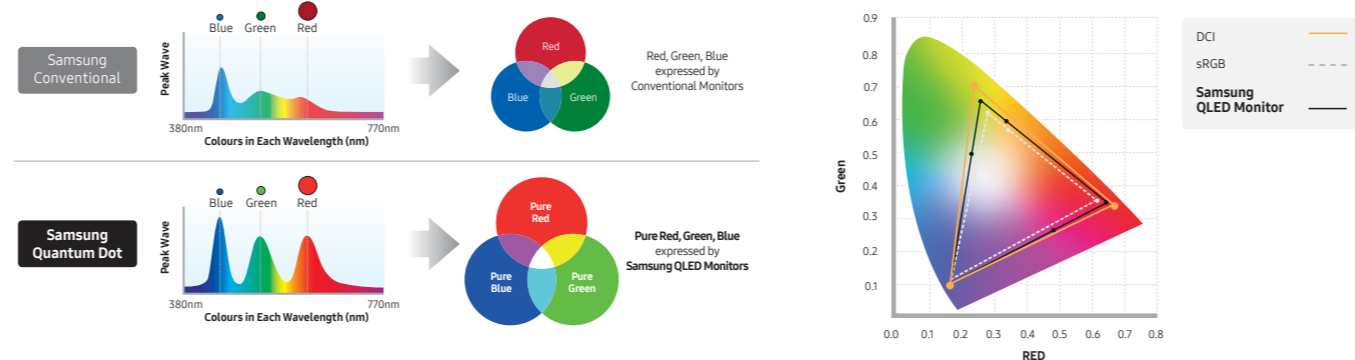

Quantum dot technology for a wider range of more realistic colours

Supports up to 125% sRGB colour space for more vivid and natural colours. Your content comes alive on the screen, be it gaming to web browsing or document work.

SAMSUNG QLED MONITOR — BETTER CHOICE FOR COLOUR ACCURACY

With its unique combination of wider colour range and greater brightness, Samsung's Quantum Dot technology delivers more lifelike and clearer images than conventional monitor technologies. For business users who demand high colour quality, home users who want to enjoy games, movies, and photos in their true colours, and anyone who needs to be sure the colours they see online exactly match the real thing, Samsung QLED Monitors provide the ultimate solution.