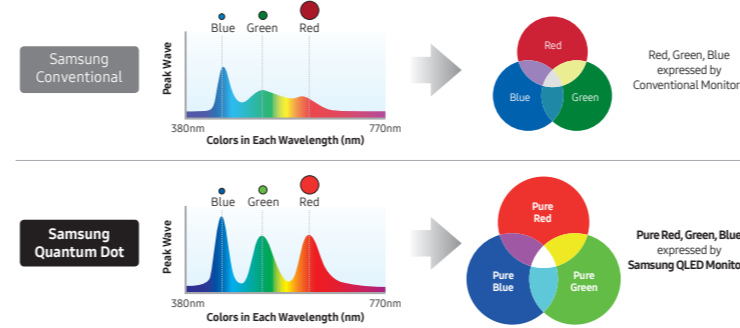

Quantum dot technology for a wider range of more realistic colors

Supports up to 125% sRGB colour space for more vivid and natural colours. Your content comes alive on the screen, be it gaming to web browsing or document work.

ENTERTAINMENT TO NEW HEIGHTS OF IMMERSION AND COMFORT

AMD FreeSync™ Technology
During gaming and video playback, image shuttering and lagging are dramatically reduced for a comfortable gaming experience

Available for all Samsung Monitors except S22F355, S27D850, S32D850, C32F391 and S32F351

Purchase selected Samsung Monitor with other Samsung Products or any Notebooks/PCs from COMEX 2017 and receive FREE* Shopping Vouchers!

Samsung 27" - 32" Monitor	+	Other Samsung Products or any Notebooks/PCs	=	$30 Free* $30 Shopping Vouchers
Samsung 34" Monitor	+	Other Samsung Products or any Notebooks/PCs	=	$50 Free* $50 Shopping Vouchers

Redemption Documents

1. Original Invoice
2. Original Serial Number Tag (cut out from packaging)
3. Original NRIC/Passport (We will collect NRIC/passport number for audit accountability purpose)