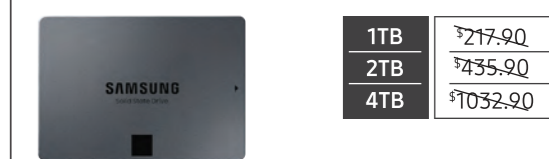

SSD 860 qvo 2.5"

1TB	~~$217.90~~	$198	FREE! F
2TB	~~$435.90~~	$388	C
4TB	~~$1032.90~~	$799	C

Sequential Read: Up to 550MB/s - | Write: Up to 520MB/s -
Random Read: Up to 97k IOPS | Write: Up to 89k IOPS
TBW: 1440 TBW (4TB) / 720 TBW (2TB) / 360 TBW (1TB)

Warranty
3^{yr} Limited Warranty or Up to 1440 TBW

FREE GIFTS WITH PURCHASE

A	$10 Voucher
B	$20 Voucher
C	$30 Voucher
D	$50 Voucher
E	JBL Earpiece worth $19.90
F	$99 worth of freebies (including voucher)

Redemption Details
Redemption Centre: Rewards2 Redemption Centre, 1 North Bridge Road, #03-41B/C/D, High Street Centre, S(179094)

Promotion Period: 5 - 8 Sep 2019
Opening Hours: Mon to Sat: 11.30am to 7.30pm
Closed on Sunday & Public Holidays

Redemption Period: 5 - 22 Sep 2019
Contact No: 6339 2923
Redemption Documents: (a) Original invoice; (b) Original packaging

Protect your investment. Please ensure the product comes with EA sticker for local warranty coverage. EA terms and conditions apply. <http://retail-asia.com>