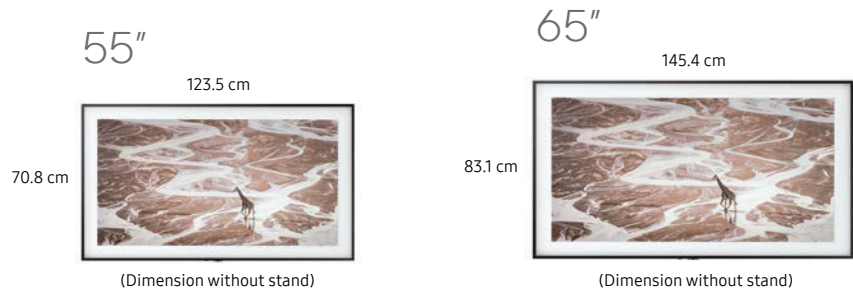

The Frame Specifications & Accessories

The Frame Specifications

The Frame	Art Mode Samsung Collection Art Store My Collection Brightness Sensor Motion Sensor	4K UHD Resolution HDR Active Crystal Colour UHD Up-Scaling¹ ¹ Picture Quality may vary depending on original source feed.	One Remote Control Smart Hub Smart View Wireless Lan built in Bluetooth HDMI (4) USB (3)
Resolution: 3,840 x 2,160			
Screen Size: 55", 65"			
In Box Items	Basic Stand No Gap Wall Mount	One Connect Box Invisible Connection (5 m)	Default Bezel Colour: Charcoal

Customisable Frames

Make The Frame your own by customising from three different frame colours. Visit www.samsung.com/sg/theframe for details.