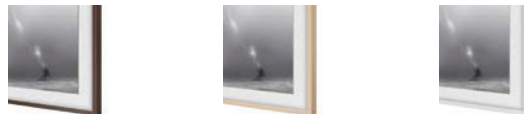

Customisable Frame	Walnut	Beige Wood	White

Promotion Period: 4 Aug – 21 Sep 2017

[*] Art Store is available for download at Android App Store. Art Store will charge your credit card for your monthly membership fee at the end of the 6 months period unless you cancel your membership prior to the end of the 6 months period. Internet connection and Wi-Fi network required. Data and usage charges may apply.