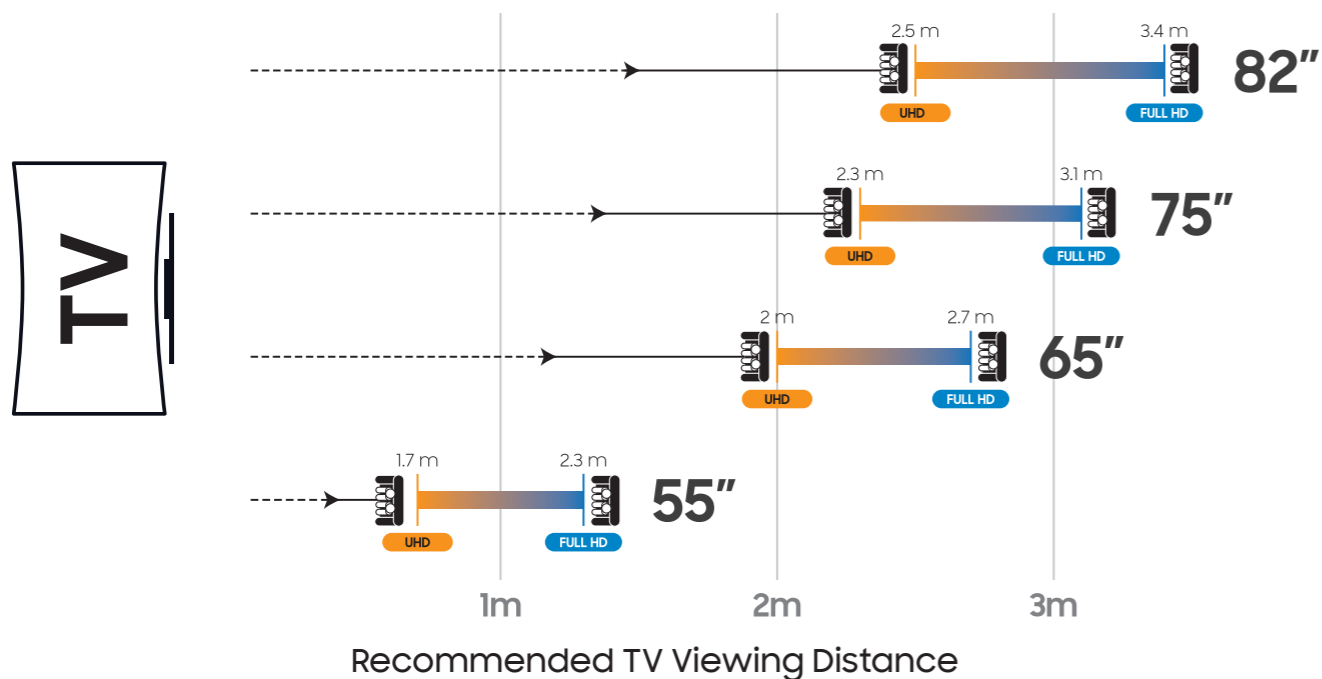

SIZE MATTERS UPSIZE YOUR ENTERTAINMENT NOW

Enjoy a cinematic experience in the comfort of your home with a 75" / 82" 4K SMART TV

Hassle-free experience. We take care of your logistics from trial to purchase. Sign up for Samsung's Complimentary Trial Package to experience it today.*

1 SIGN UP FOR A COMPLIMENTARY TRIAL PACKAGE 2 DELIVERY, SET-UP & DEMO OF LOAN TV PROVIDED 3 ENJOY THE 75"/82" 4K SMART TV IN THE COMFORT OF YOUR HOME	4 LOVE THE CINEMATIC EXPERIENCE, MAKE YOUR PURCHASE 5 DELIVERY & INSTALLATION OF NEW TV, DISPOSAL OF OLD TV#

*Terms and conditions apply. Check in-store for more details.

More Immersive, theatre-like experience with a larger screen

The above recommendations are provided for general guidance and information purposes only. Source: Rtings < <https://www.rtings.com/tv/reviews/by-size/size-to-distance-relationship> >

BUY A CURVED TV AT THE PRICE OF A FLAT TV[^]

Benefits of Curved TV

1 REDUCED FATIGUE ON EYES
View the entire screen at the same distance, allowing for clearer viewing of images even on the corners of the screen.