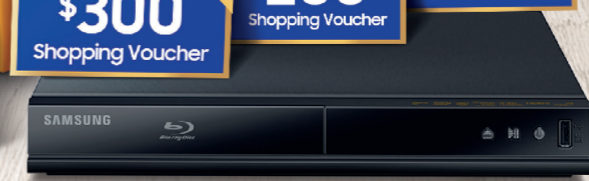

Blu-Ray Player BD-J4500R worth $119

40% OFF* selected soundbar