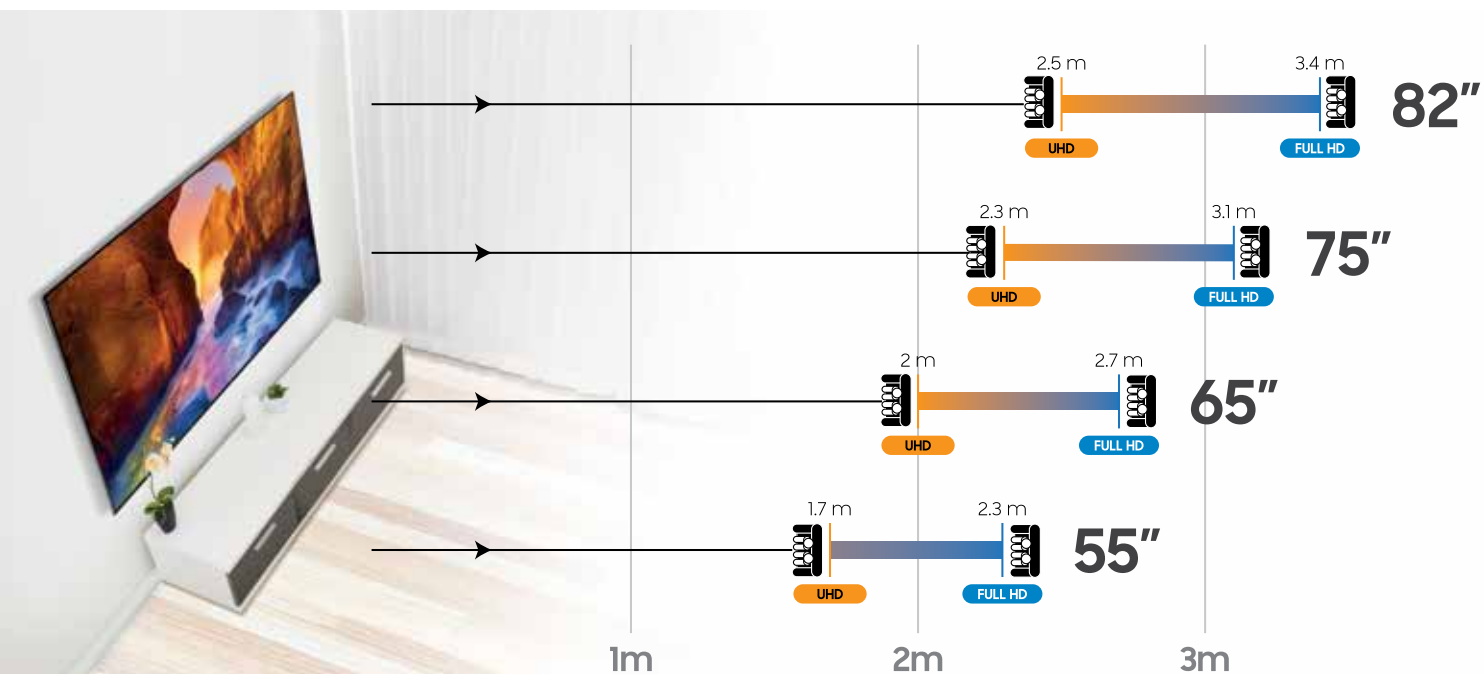

More Immersive, Theatre-like Experience

Recommended TV Viewing Distance

TV Dimensions

Model	Size (inch)	With Stand		Without Stand	
		Dimension (w x h x d)	Weight	Dimension (w x h x d)	Weight
Q900R	98	2183.5 x 1323.1 x 463.3 mm	87.1 kg	2183.5 x 1249.4 x 39.9 mm	84.9 kg
Q900R	82	1835.0 x 1117.0 x 398.6 mm	51.2 kg	1835.0 x 1055.6 x 34.8 mm	50.0 kg
Q900R	75	1677.2 x 1024.9 x 337.5 mm	43.3 kg	1677.2 x 964.6 x 34.6 mm	42.1 kg
Q900R	65	1452.2 x 898.2 x 304.9 mm	31.2 kg	1452.2 x 836.4 x 34.1 mm	30.2 kg
Q90R	82	1835.4 x 1147.0 x 365.2 mm	66.1 kg	1835.4 x 1055.1 x 43.3 mm	53.0 kg
Q80R	75	1675.2 x 1053.4 x 379.6 mm	40.6 kg	1675.2 x 960.9 x 62.0 mm	36.7 kg
Q80R	65	1449.5 x 917.9 x 322.6 mm	28.1 kg	1449.5 x 831.2 x 61.9 mm	25.1 kg
Q80R	55	1230.6 x 792.1 x 237.5 mm	20.5 kg	1230.6 x 708.1 x 61.9 mm	18.0 kg
Q75R	65	1449.5 x 910.4 x 285.8 mm	24.9 kg	1449.5 x 831.2 x 61.9 mm	24.3 kg
Q75R	55	1230.6 x 780.2 x 248.3 mm	18.5 kg	1230.6 x 708.1 x 61.9 mm	18.0 kg
Q60R	82	1838.0 x 1147.7 x 387.3 mm	48.0 kg	1838.0 x 1052.4 x 61.2 mm	46.8 kg
Q60R	75	1683.2 x 1053.4 x 346.6 mm	39.4 kg	1683.2 x 965.0 x 60.4 mm	38.9 kg
Q60R	65	1456.1 x 917.0 x 322.8 mm	26.4 kg	1456.1 x 836.6 x 59.2 mm	26.0 kg
Q60R	55	1237.2 x 790.9 x 263.9 mm	18.9 kg	1237.2 x 713.5 x 58.7 mm	18.6 kg
Q60R	49	1101.4 x 715.7 x 263.9 mm	14.3 kg	1101.4 x 637.1 x 59.2 mm	14.0 kg
RU7400	65	1457.5 x 922.8 x 387.3 mm	28.0 kg	1457.5 x 837.3 x 60.2 mm	25.1 kg
RU7400	55	1238.6 x 800.0 x 360.6 mm	19.7 kg	1238.6 x 714.2 x 59.8 mm	17.2 kg
RU7400	50	1124.8 x 735.8 x 346.7 mm	16.5 kg	1124.8 x 650.2 x 60.2 mm	13.8 kg
RU7400	43	970.2 x 648.0 x 343.7 mm	12.1 kg	970.2 x 563.2 x 59.3 mm	9.5 kg
RU7300	65	1452.7 x 918.1 x 312.8 mm	25.4 kg	1452.7 x 838.1 x 120.9 mm	25.0 kg
RU7300	55	1236.0 x 793.7 x 261.3 mm	18.1 kg	1236.0 x 714.9 x 104.0 mm	17.8 kg
RU7300	49	1101.5 x 717.4 x 261.3 mm	13.7 kg	1101.5 x 638.5 x 95.7 mm	13.3 kg
RU7100	75	1684.6 x 1056.5 x 356.1 mm	37.5 kg	1684.6 x 966.4 x 60.1 mm	37.0 kg
RU7100	65	1457.5 x 917.3 x 312.8 mm	25.5 kg	1457.5 x 837.3 x 59.1 mm	25.0 kg
RU7100	55	1238.6 x 792.8 x 261.3 mm	17.7 kg	1238.6 x 714.2 x 58.7 mm	17.3 kg
RU7100	50	1124.8 x 728.8 x 261.3 mm	13.9 kg	1124.8 x 650.2 x 59.1 mm	13.6 kg
RU7100	43	970.2 x 636.3 x 210.3 mm	9.8 kg	970.2 x 563.2 x 58.2 mm	9.6 kg
LS03	65	1453.9 x 875.5 x 294.0 mm	26.5 kg	1453.9 x 830.9 x 42.5 mm	25.7 kg
LS03	55	1235.0 x 750.7 x 200.0 mm	19.4 kg	1235.0 x 707.8 x 42.5 mm	18.9 kg

AV Dimensions

Model	Main Speaker Size (w x h x d)	Main Speaker Weight	Sub Woofer Size (w x h x d)	Sub Woofer Weight
HW-Q90R	1226.0 x 83.0 x 136.0 mm	8.5 kg	205.0 x 402.0 x 403.0 mm	9.8 kg
HW-Q80R	1226.0 x 83.0 x 136.0 mm	8.5 kg	205.0 x 402.0 x 403.0 mm	9.8 kg
HW-Q70R	1100.0 x 59.0 x 100.0 mm	3.6 kg	205.0 x 403.0 x 403.0 mm	9.8 kg
HW-Q60R	1100.0 x 59.0 x 100.0 mm	3.6 kg	205.0 x 353.0 x 303.0 mm	6.2 kg
HW-R650	1060.0 x 59.0 x 80.0 mm	2.9 kg	205.0 x 353.0 x 303.0 mm	6.0 kg
HW-R550	904.0 x 55.0 x 80.0 mm	2.2 kg	201.0 x 353.0 x 290.0 mm	5.0 kg
HW-R450	908.0 x 54.0 x 71.0 mm	1.5 kg	182.0 x 343.0 x 272.0 mm	4.0 kg
HW-N300	641.0 x 65.0 x 107.0 mm	2.0 kg	-	-