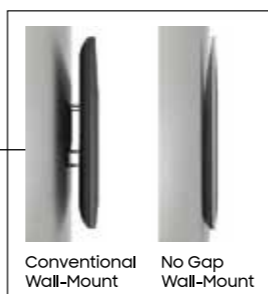

No Gap Wall-Mount⁹ (55", 65")
WMN-M15EA/XS
Usual: $249

No Gap Wall-Mount⁹ (75")
WMN-M25EA/XS
Usual: $299