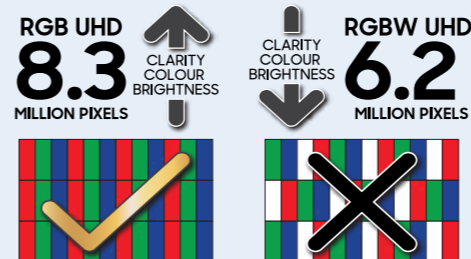

WHY Samsung UHD

Certified True 4K UHD

Not all UHD are made equal
Enjoy undiluted picture quality