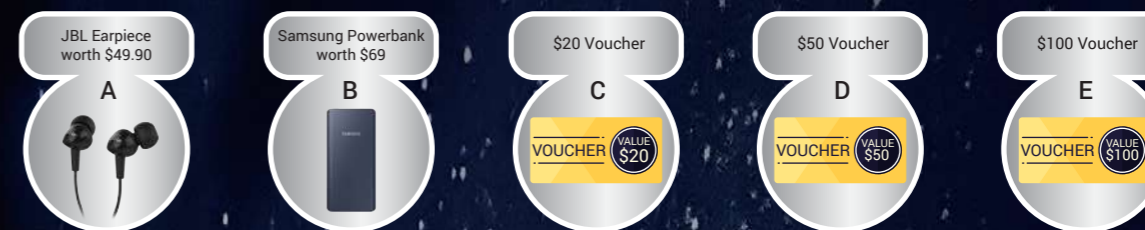

Free gifts with purchase of 860 SSD*

Redemption Details | Promotion Period: 31st May - 3rd June 2018 | Redemption Period: 31st May - 10th June 2018

Cashback Redemption

Cashback redemption is via online registration only. Registration period is from 31st May to 10th June 2018. Cashback amount will be credited within 3 weeks from validated registrations. Registration Link: www.eternal-asia.com/samsungredemptionmy

Gift Redemption

Redemption Centre:
Rewards2 Redemption Centre
1 North Bridge Road, #03-41B/C/D, High Street Centre, S(179094)
Opening Hours:
Mon to Sat: 11.30am to 7.30pm, Closed on Sunday & Public Holidays

Contact No:
6339 2923
Redemption Documents:
(a) Original invoice;
(b) Original packaging;

*TBW means Terabytes Written. Warranty for 860 and 970 is 5-years or TBW, whichever comes first.

*TBW means Terabytes Written. Warranty for 860 and 970 is 5-years or TBW, whichever comes first.