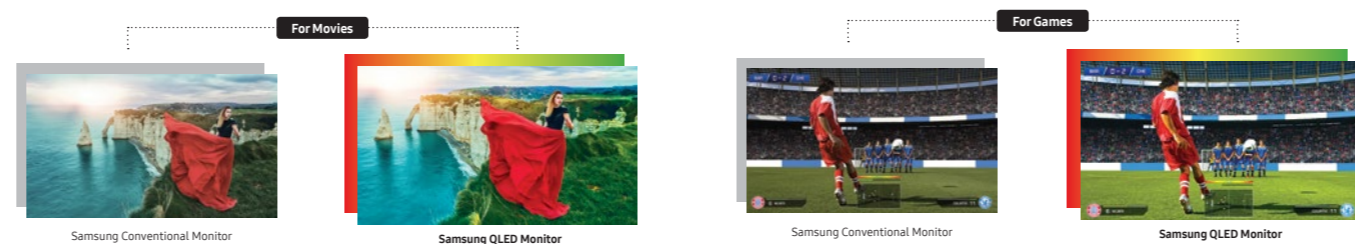

QLED Curved Monitors

C32H711 (31.5")
$748
U.P. $899

Cable Management Monitor

- Quantum Dot Colour (sRGB 125%)
- Concealed Cables / 3 sided bezelless display
- Brightness (cd/m²): 300
- Screen Curvature: 1800R
- Contrast Ratio: 3000:1 (Mega DCR)
- Max Resolution: 2560 x 1440
- Response Time: 4ms
- Viewing Angle: 178° / 178°
- HDMI, Mini-Display Port
- Tilt