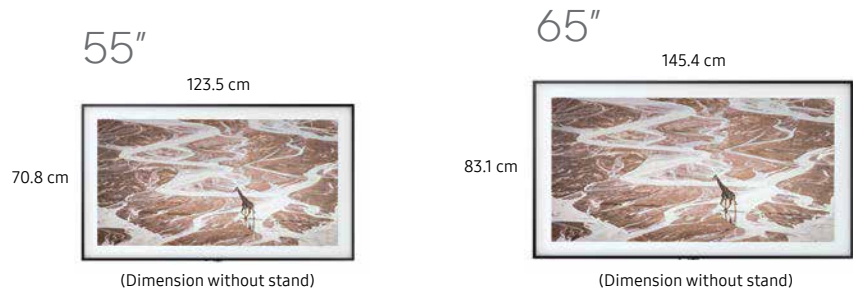

The Frame Specifications & Accessories

The Frame Specifications

The Frame	Art Mode Samsung Collection Art Store My Collection Brightness Sensor Motion Sensor	4K UHD Resolution HDR Active Crystal Colour UHD Up-Scaling¹ ¹ Picture Quality may vary depending on original source feed.	One Remote Control Smart Hub Smart View Wireless Lan built in Bluetooth HDMI (4) USB (3)
Resolution: 3,840 x 2,160			
Screen Size: 55", 65"			
In Box Items	Basic Stand No Gap Wall Mount	One Connect Box Invisible Connection (5 m)	Default Bezel Colour: Charcoal

Promotion Period: 24 Nov 2017 - 5 Jan 2018

Optimal viewing experience of Singtel CAST Weekend Goals Pack by Fibre and LAN connection. Third party terms and conditions apply. For more information please visit www.samsung.com/sg/offer/weekendgoalspack/