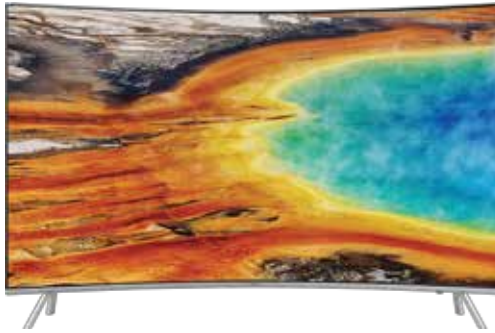

PREMIUM UHD TV

MU8000 CURVED