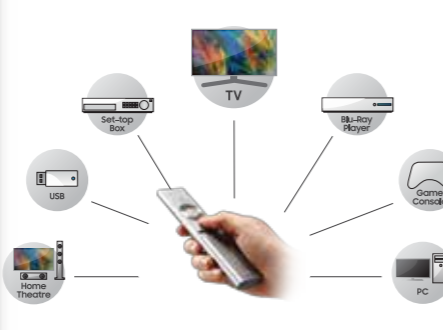

QLED TV

Q9F Flat

BUY 65" FREE[^]
A + B

- Q Picture: Quantum Dot Display, 100% Colour Volume¹, HDR2000, Wide Viewing Angle
- Q Smart: One Remote Control³, Auto Device Detection³, Smart Hub, Web Browser
- Q Style: Boundless 360° Design, Invisible Connection, Cable Management System, 4 Different Looks
- Quadcore Processor, Wireless Lan Built-In, Bluetooth®, HDMI / USB

UHD TV

MU6500 CURVED

BUY 65" FREE[^]
C

- Active Crystal Colour, HDR Pro, Auto Depth Enhancer
- One Remote Control³, Auto Device Detection³, Smart Hub, Smart View
- 360° Design, Quadcore Processor, Wireless Lan Built-In
- Bluetooth®, HDMI / USB

MU6400 FLAT

BUY 55" FREE[^]
C

- Active Crystal Colour, HDR Pro, One Remote Control³, Auto Device Detection³
- Smart Hub, Smart View, 360° Design, Quadcore Processor
- Wireless Lan Built-In, Bluetooth®, HDMI / USB

Soundbar Special

BUY HW-K950 FREE[^]

$200 Shopping Voucher

Purchase any Samsung TV and purchase selected Samsung soundbars at SPECIAL PRICES.

Soundbar HW-M550, HW-M450I

Blu-Ray Player Special

BUY UBD-K8500 FREE[^]

$100 Shopping Voucher

BUY UBD-M9500 or UBD-M8500

FREE[^]

$100 Poh Kim Voucher

Gift with Purchases

A

Samsung 40" FHD Smart TV 40J5200

Worth $799

B

Samsung Ultra HD Blu-Ray Player UBD-K8500

Worth $499

C

Samsung 32" HD TV 32J4003

Worth $429

D

Samsung Soundbar HW-M360

Worth $299

Q8C CURVED

BUY 75" FREE[^]
A + B
BUY 65", 55" FREE[^]
A

- Q Picture: Quantum Dot Display, 100% Colour Volume¹, HDR1500, Wide Viewing Angle, Auto Depth Enhancer
- Q Smart: One Remote Control³, Auto Device Detection³, Smart Hub, Web Browser
- Q Style: Boundless 360° Design, Invisible Connection, Cable Management System, 4 Different Looks
- Quadcore Processor, Wireless Lan Built-In, Bluetooth®, HDMI / USB

Q7F FLAT

BUY 75" FREE[^]
A + B
BUY 65", 55" FREE[^]
A