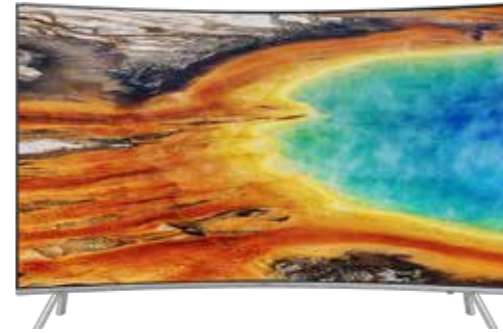

MU8000 CURVED

BUY 55" FREE[^]
D
BUY 49" FREE[^]
F

- Dynamic Crystal Colour
  Active Crystal Colour (49")
  HDR1000
  Auto Depth Enhancer
- One Remote Control³
  Auto Device Detection³
  Smart Hub
  Smart View
- 360° Design
  Cable Management System
  Quadcore Processor
  Wireless Lan Built-In
- Bluetooth®
  HDMI / USB