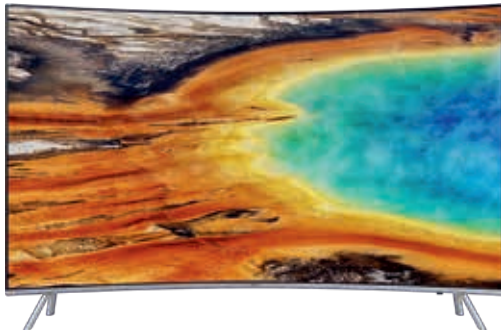

MU8000 CURVED

BUY 55"
FREE[^]

BUY 49"
FREE[^]

Dynamic Crystal Colour	One Remote Control³	360° Design	Bluetooth®
Active Crystal Colour (49")	Auto Device Detection³	Cable Management System	HDMI / USB
HDR1000	Smart Hub	Quadcore Processor	
Auto Depth Enhancer	Smart View	Wireless Lan Built-In