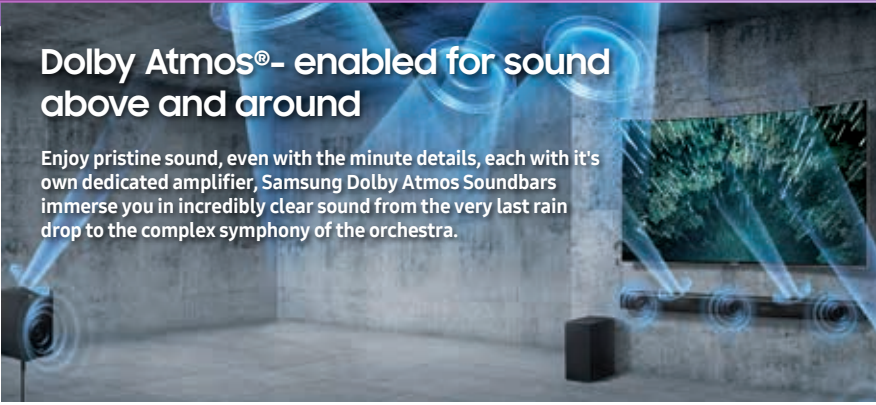

Soundbar with Dolby Atmos®

Dolby Atmos®- enabled for sound above and around

Enjoy pristine sound, even with the minute details, each with its own dedicated amplifier, Samsung Dolby Atmos Soundbars immerse you in incredibly clear sound from the very last rain drop to the complex symphony of the orchestra.