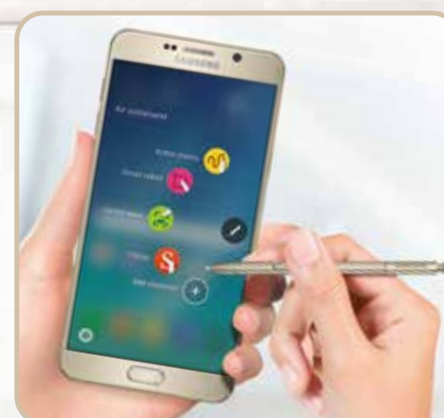

Enhanced Air Command