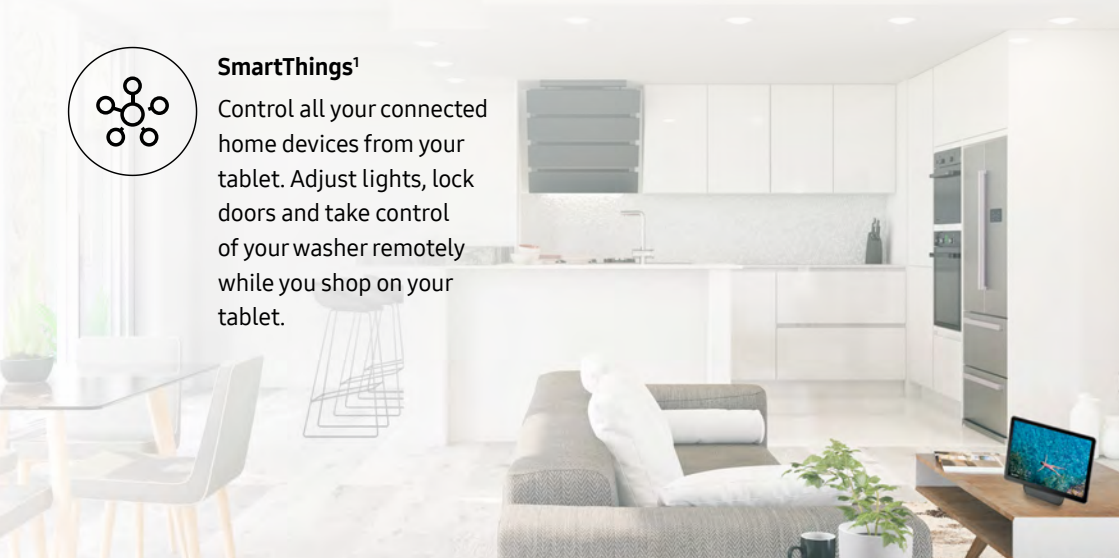

Keep tabs on all that matters

Control your smart home appliances with the **SmartThings app** and display memorable moments captured on camera, or stay up-to-date with the latest news and weather forecast⁴ on the **Daily Board**.

SmartThings¹

Control all your connected home devices from your tablet. Adjust lights, lock doors and take control of your washer remotely while you shop on your tablet.