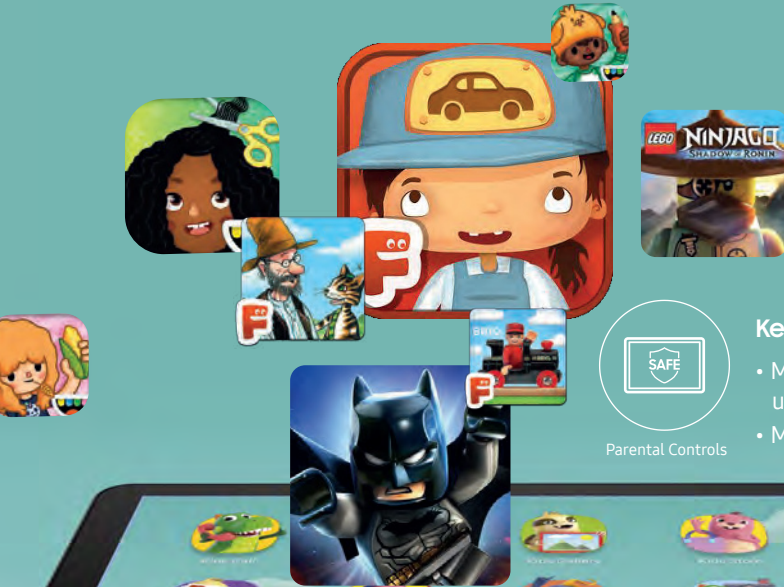

Kids Mode

Learn and play the fun way

Enjoy valuable family time with Samsung Kids Mode, get access to a wide range of fun, imaginative and creativity-boosting activities developed by specialists in the field. From problem-solving games, music for singing and listening, to visual art apps. All of which are designed to create a safe and fun environment to aid your kids' in their exploration journey. In addition, enjoy peace of mind with the ability to control their playtime, the content they enjoy and even the apps they can access.

Kids Mode Value Pack

- 8 free apps from LEGO & Warner Bros, Filimundus, and Toca Boca
- More fun time for kids and more value for you

Parental Controls

Keep tabs on your kids

- Manage and limit tablet usage time
- Monitor kids' progress