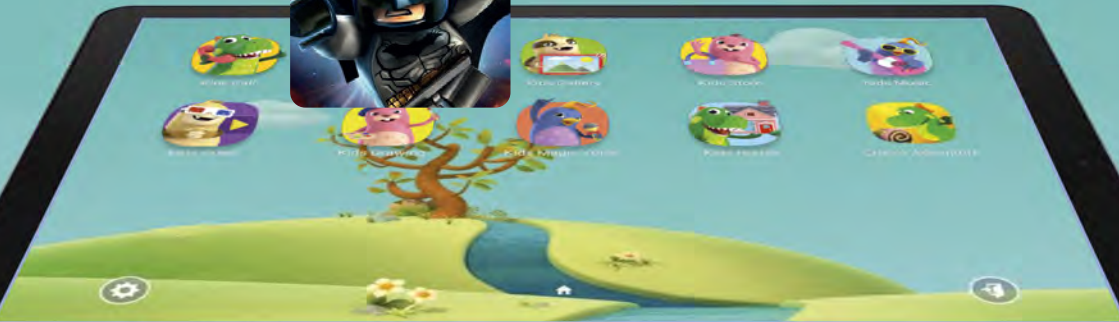

# Learn and play the fun way

Enjoy valuable family time with Samsung Kids Mode, get access to a wide range of fun, imaginative and creativity-boosting activities developed by specialists in the field. From problem-solving games, music for singing and listening, to visual art apps. All of which are designed to create a safe and fun environment to aid your kids' in their exploration journey. In addition, enjoy peace of mind with the ability to control their playtime, the content they enjoy and even the apps they can access.

## Kids Mode Value Pack

- 8 free apps from LEGO & Warner Bros, Filimundus, and Toca Boca
- More fun time for kids and more value for you

Parental Controls

# Keep tabs on all that matters

Control your smart home appliances with the **SmartThings app** and display memorable moments captured on camera, or stay up-to-date with the latest news and weather forecast<sup>4</sup> on the **Daily Board**.

## SmartThings<sup>1</sup>

Control all your connected home devices from your tablet. Adjust lights, lock doors and take control of your washer remotely while you shop on your tablet.

Daily Board