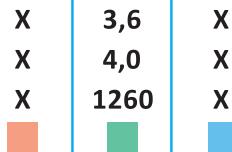

kWh/annum 365

SCOP

A+

kW X 3,6 X

SCOP X 4,0 X

kWh/annum X 1260 X

61 dB

65 dB