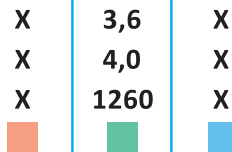

kW 7,1

SEER 6,8

kWh/annum 365

SCOP

A+

kW X 3,6 X

SCOP X 4,0 X

kWh/annum X 1260 X