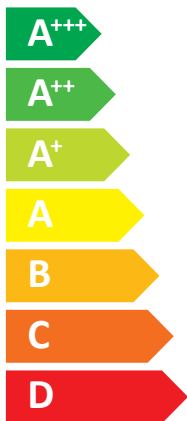

ENERG

енергия · ενεργεια

Samsung

AE080RXYDGG / AE260RNWMGG

A⁺⁺

A⁺

Two icons showing sound power levels. The top icon shows a speaker inside a house with the text "40 dB". The bottom icon shows a speaker outside a house with the text "63 dB".

A legend for power consumption with three entries: a dark blue square for "7 kW", a medium blue square for "8 kW", and a light blue square for "8 kW".

ENERG

енергия · ενεργεια

Samsung

AE080RXYDGG

55 °C

35 °C