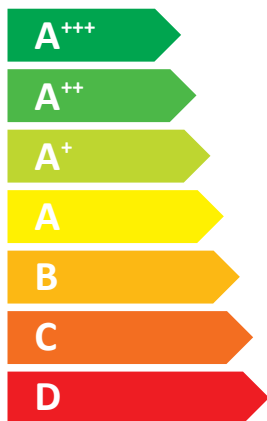

ENERG

енергия · ενεργεια

Samsung

AE080RXYDGG / AE260RNWMGG

A⁺⁺

A⁺

Two icons showing sound power levels. The top icon shows a speaker inside a house with the text "40 dB". The bottom icon shows a speaker outside a house with the text "63 dB".

A legend for power consumption with three entries: a dark blue square for "7 kW", a medium blue square for "8 kW", and a light blue square for "8 kW".

ENERG

енергия · ενεργεια

Samsung

AE080RXYDGG

55 °C

35 °C

63 dB

Energy consumption data for two modes:

- Mode 1: 7 kW, 8 kW, 8 kW
- Mode 2: 7 kW, 8 kW, 8 kW

Map of Europe with shaded regions.

ENERG

енергия · ενεργεια

Y

IJA