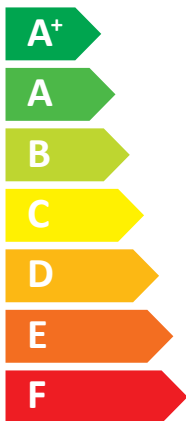

ENERG

енергия · ενεργεια

Samsung

AE080RXYDGG / AE260RNWMGG

A⁺⁺

A⁺

Two icons showing sound power levels. The top icon shows a speaker inside a house with the text "40 dB". The bottom icon shows a speaker outside a house with the text "63 dB".

A legend for power consumption with three entries: a dark blue square for "7 kW", a medium blue square for "8 kW", and a light blue square for "8 kW".

ENERG

енергия · ενεργεια

Samsung

AE080RXYDGG

55 °C

35 °C