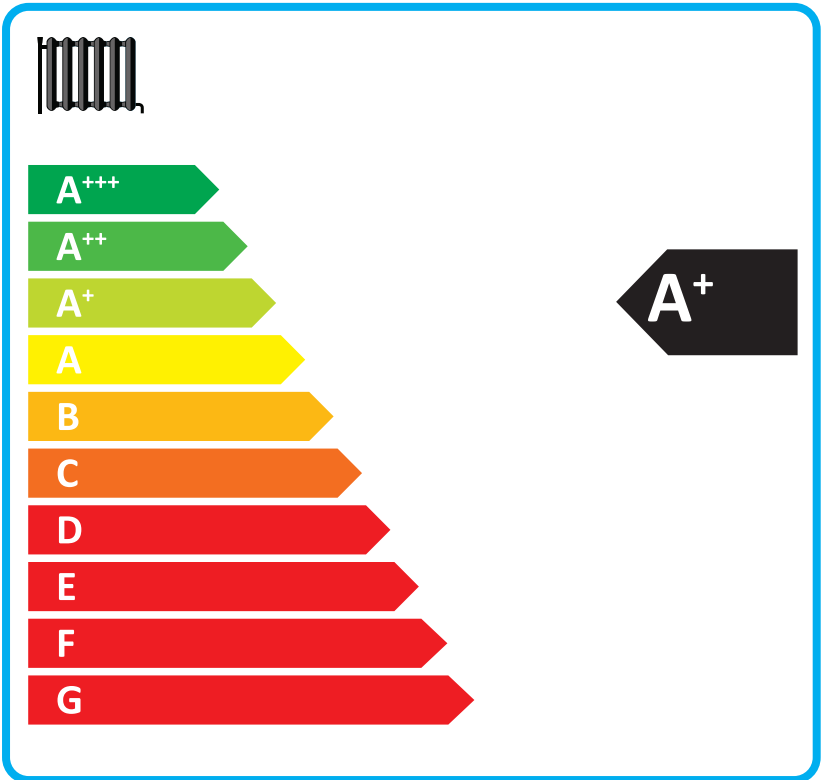

# ENERG

енергия · ενέργεια

Y

IJA

IE

IA

## SAMSUNG

ΑΕ044ΜΧΤΡΕΗ / ΑΕ200ΤΝWΤΕΗ /  
MWR-WW10N

Icons showing a radiator and a hot water tap, both with an **A+** energy efficiency label.

Icons showing a solar panel, a washing machine, and a control panel, each with a plus sign and a square box. The washing machine and control panel boxes contain an **X**.