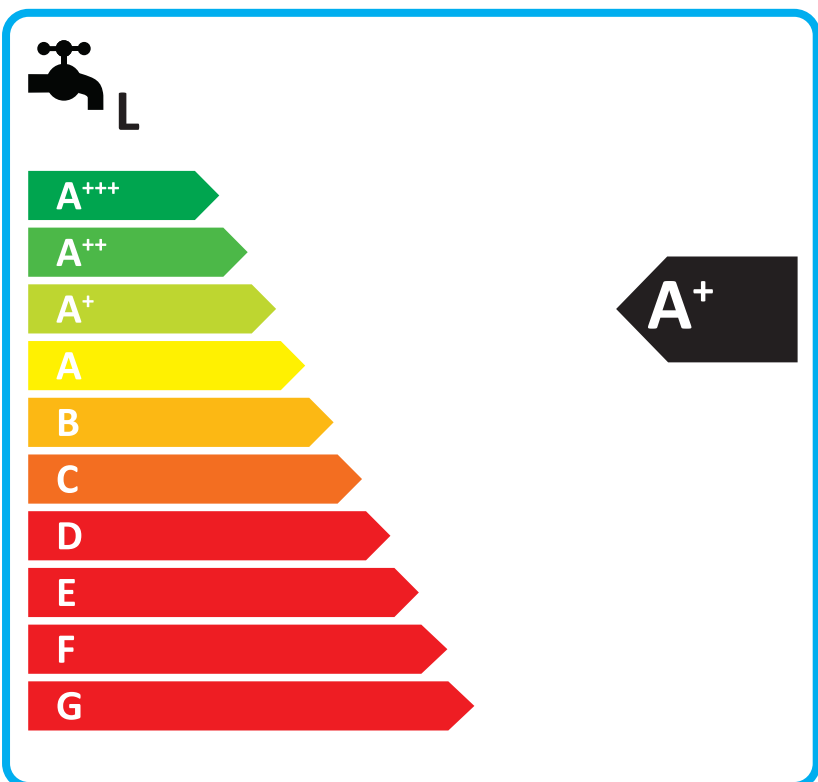

ENERG

енергия · ενέργεια

Y

IJA

IE

IA

SAMSUNG

ΑΕ090ΜΧΤΡΕΗ / ΑΕ200ΤΝWΤΕΗ /
MWR-WW10N

Icons for heating and hot water efficiency. The heating icon shows a radiator with an **A+** label. The hot water icon shows a tap with an **A+** label.

Icons for additional features: solar panel (+), water saving (+), touch control (+), and energy saving (+).