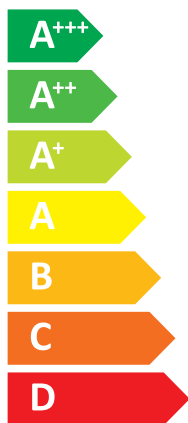

ENERG
енергия · ενεργεια

SAMSUNG AE120MXTPEH / AE260TNWTEH

A⁺

A

47 dB

70 dB

- 7 kW
- 8 kW
- 8 kW