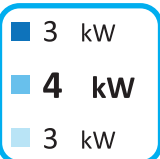

ENERG

енергия · ενεργεια

SAMSUNG AE044MXTPEH / AE260TNWTEH

A⁺

A

43 dB

65 dB