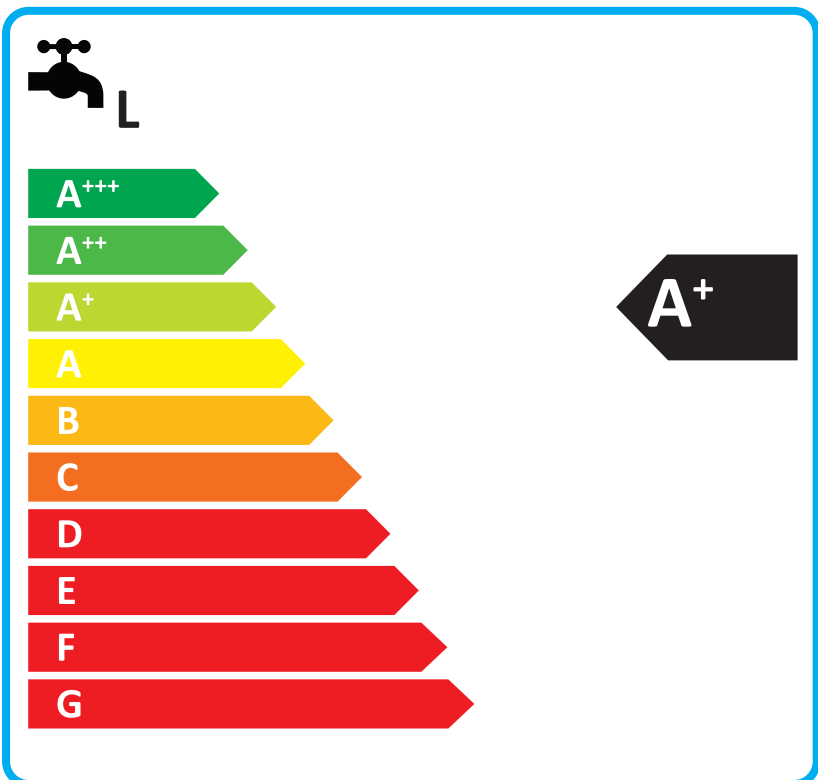

## SAMSUNG

ΑΕ090ΜΧΤΡΕΗ / ΑΕ200ΤΝWΤΕΗ /  
MWR-WW10N

Icons for heating and hot water efficiency. The heating icon shows a radiator with an **A+** label. The hot water icon shows a tap with an **A+** label.

Icons for additional features: solar panel (+), water saving (+), touch control (+), and energy saving (+).

# ENERG

енергия · ενέργεια

Y

IJA

IE

IA

## SAMSUNG

AE090MXTPGH / AE200TNWTEH /  
MWR-WW10N

Icons for heating (boiler) and hot water tap, both with an **A+** energy efficiency label.

Icons for solar panel, washing machine, and dishwasher, each with a plus sign and a square box containing an **X**.