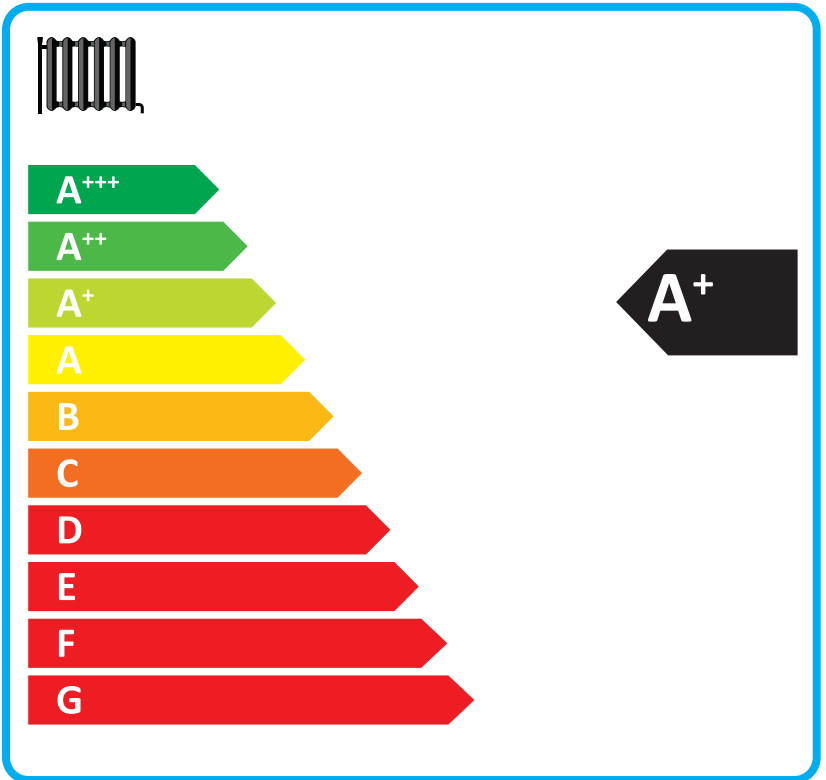

## SAMSUNG

ΑΕ044ΜΧΤΡΕΗ / ΑΕ200ΤΝWΤΕΗ /  
MWR-WW10N

Icons showing a radiator and a hot water tap, both with an **A+** energy efficiency label.

Icons showing a solar panel, a washing machine, and a control panel, each with a plus sign and a square box. The washing machine and control panel boxes contain an **X**.

# ENERG

енергия · ενέργεια

Y

IJA

IE

IA

## SAMSUNG

AE066MXTPEH / AE200TNWTEH /  
MWR-WW10N

Icons for heating (boiler) and hot water (tap) with A+ energy efficiency labels.

Icons for solar panel, washing machine, refrigerator, and boiler with energy efficiency labels: +, X, X, and empty box.