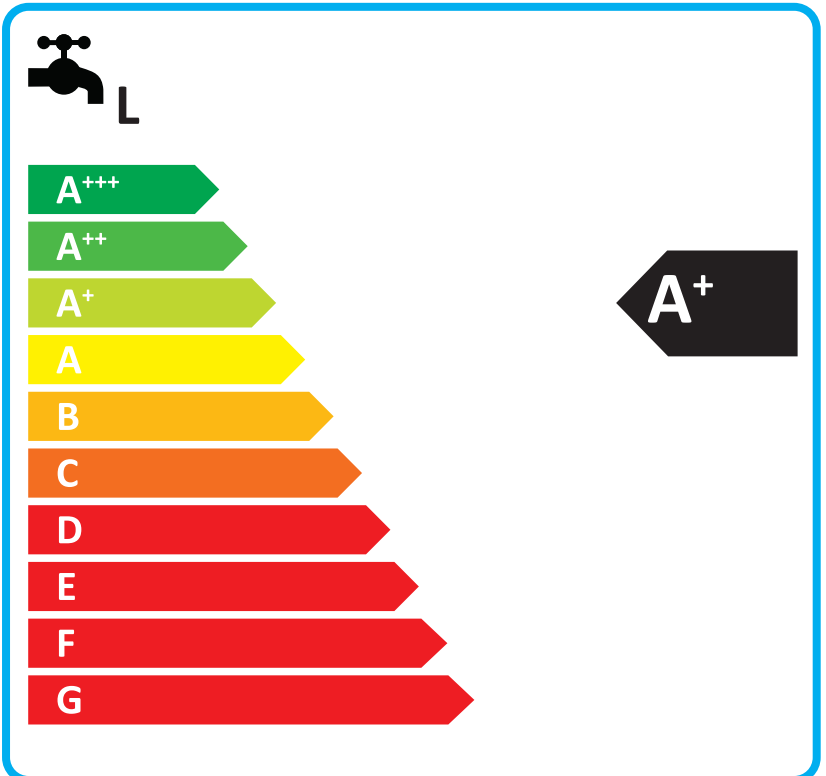

## SAMSUNG

ΑΕ044ΜΧΤΡΕΗ / ΑΕ200ΤΝWΤΕΗ /  
MWR-WW10N

Icons showing a radiator and a hot water tap, both with an **A+** energy efficiency label.

Icons showing a solar panel, a washing machine, and a control panel, each with a plus sign and a square box. The washing machine and control panel boxes contain an **X**.

## SAMSUNG

AE066MXTPEH / AE200TNWTEH /  
MWR-WW10N

Icons for heating (boiler) and hot water (tap) with A+ energy efficiency labels.

Icons for solar panel, washing machine, refrigerator, and boiler with energy efficiency labels: +, X, X, and empty box.