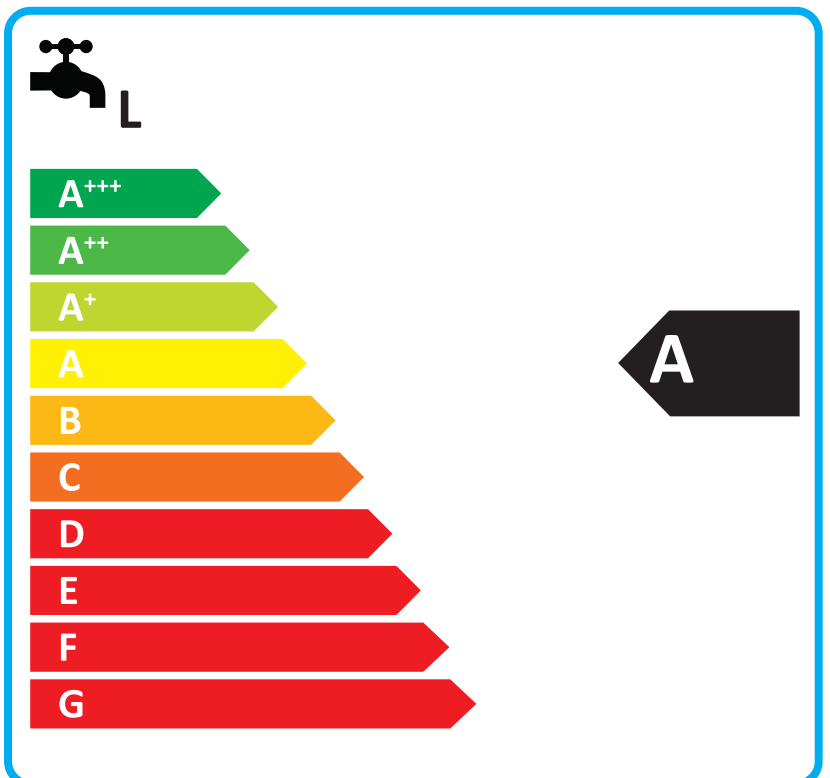

Feature icons: solar panel, water tank, keypad, and radiator.