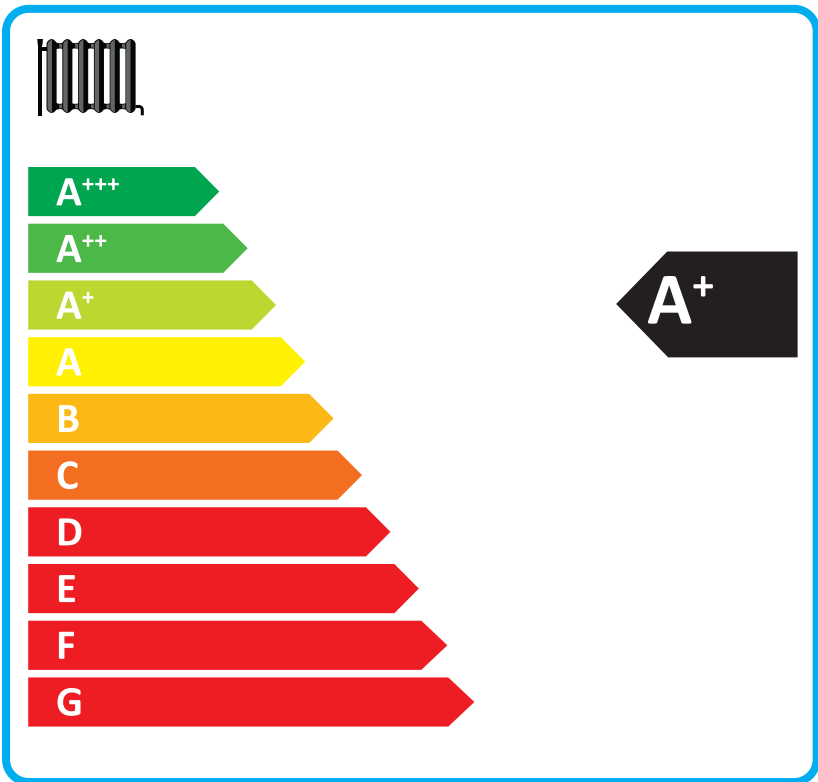

ENERG

енергия · ενέργεια

Y

IJA

IE

IA

SAMSUNG

ΑΕ090ΜΧΤΡΕΗ / ΑΕ200ΤΝWΤΕΗ /
MWR-WW10N

Icons for heating and hot water efficiency. The heating icon shows a radiator with an **A+** label. The hot water icon shows a tap with an **A+** label.

Icons for additional features: solar panel (+), water saving (+), touch control (+), and energy saving (+).