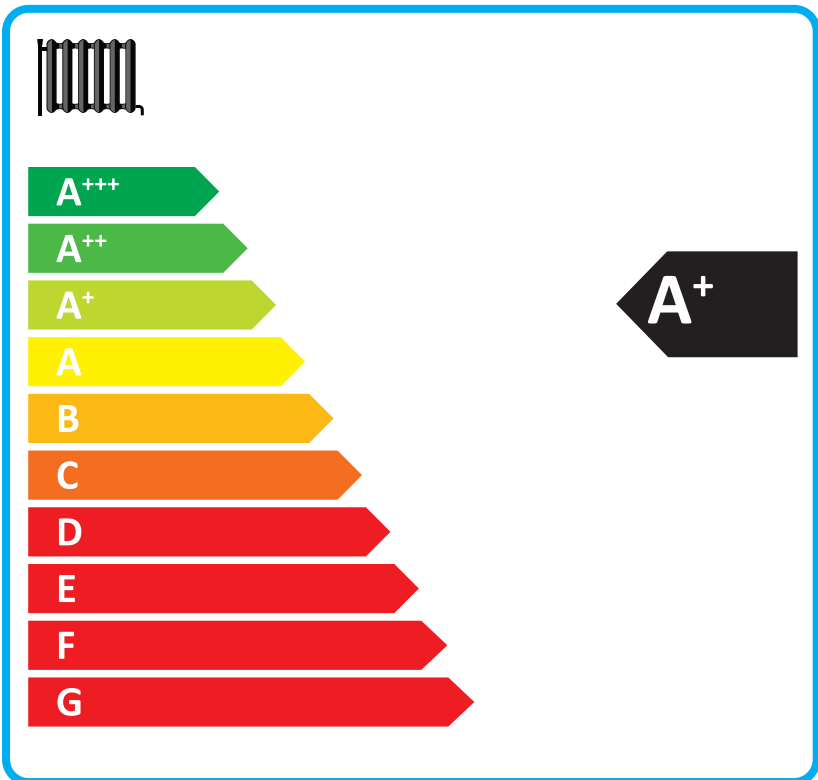

Icons for additional features: solar panel (+), water saving (+), touch control (+), and energy saving (+).

## SAMSUNG

AE090MXTPGH / AE200TNWTEH /  
MWR-WW10N

Icons for heating (boiler) and hot water tap, both with an **A+** energy efficiency label.

Icons for solar panel, washing machine, and dishwasher, each with a plus sign and a square box containing an **X**.