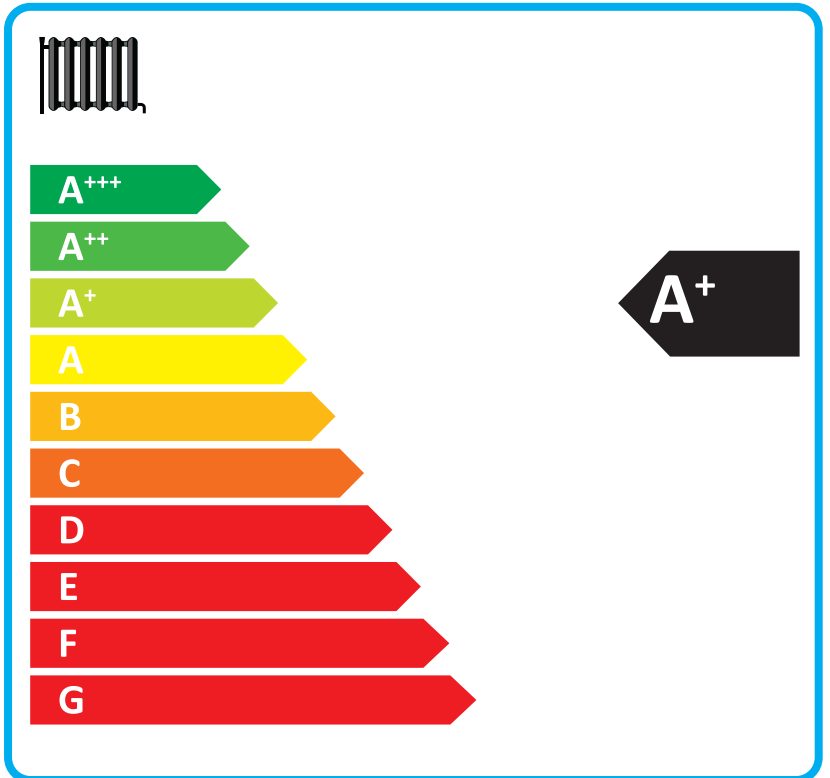

ENERG

енергия · ενέργεια

Y

IJA

IE

IA

SAMSUNG

AE160MXTPGH / AE260TNWTEH /
MWR-WW10N

Energy efficiency icons: radiator, A+, A, and tap with L.