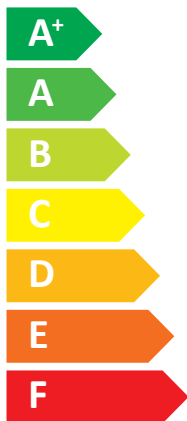

F

G

ENERG

енергия · ενεργεια

SAMSUNG AE120MXTPEH / AE260TNWTEH

A⁺

A

47 dB

SAMSUNG

AE120MXTPEH / AE260TNWTEH /
MWR-WW10N

Icons for heating (boiler) and water consumption (faucet). Energy efficiency labels: A+ for heating, A for water consumption.

Energy efficiency scale for heating (boiler) with a radiator icon. The scale ranges from A+++ (green) to G (red). The product is rated A+.

Icons for solar panel, washing machine, control panel, and boiler. Energy efficiency labels: X for solar panel, X for washing machine, X for control panel.

Energy efficiency scale for water consumption (faucet). The scale ranges from A+++ (green) to G (red). The product is rated A.