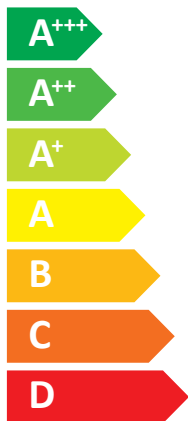

F

G

ENERG

енергия · ενεργεια

SAMSUNG AE120MXTPEH / AE260TNWTEH

A⁺

A

47 dB

SAMSUNG

AE120MXTPEH / AE260TNWTEH /
MWR-WW10N

Icons for heating (boiler) and water consumption (faucet). Energy efficiency labels: A+ for heating, A for water consumption.

Energy efficiency scale for heating (boiler) with a radiator icon. The scale ranges from A+++ (green) to G (red). The product is rated A+.

Icons for solar panel, washing machine, control panel, and boiler. Energy efficiency labels: X for solar panel, X for washing machine, X for control panel.

Energy efficiency scale for water consumption (faucet). The scale ranges from A+++ (green) to G (red). The product is rated A.