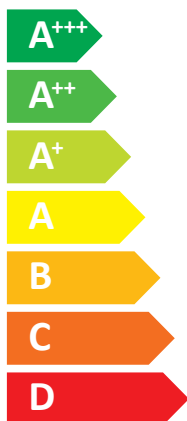

ENERG

енергия · ενεργεια

SAMSUNG AE120MXTPGH / AE160MNYDGH

55 °C

35 °C

55 dB

70 dB

ENERG

C

D

E

F

G

ENERG

енергия · ενεργεια

SAMSUNG AE120MXTPGH / AE260TNWTEH

Energy efficiency scale for water heaters (tap icon). The scale ranges from A+++ (green) to G (red). The current rating is **A**.