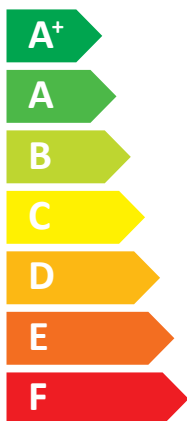

ENERG

енергия · ενεργεια

SAMSUNG AE120MXTPGH / AE260TNWTEH

A⁺

A

47 dB

70 dB

- 7 kW
- 8 kW
- 8 kW