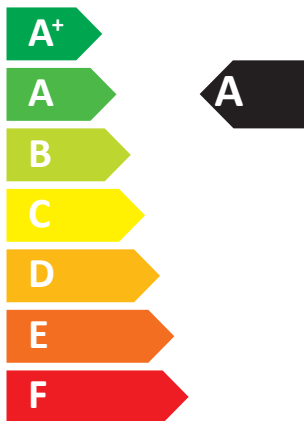

ENERG

енергия · ενεργεια

SAMSUNG AE160MXTPGH / AE260TNWTEH

47 dB

73 dB

- 7 kW
- 9 kW
- 9 kW