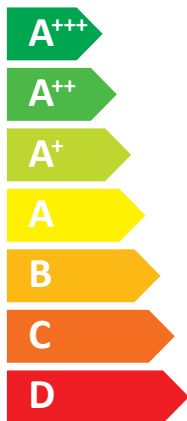

ENERG

енергия · ενεργεια

SAMSUNG AE160MXTPGH / AE260TNWTEH

47 dB

73 dB

- 7 kW
- 9 kW
- 9 kW