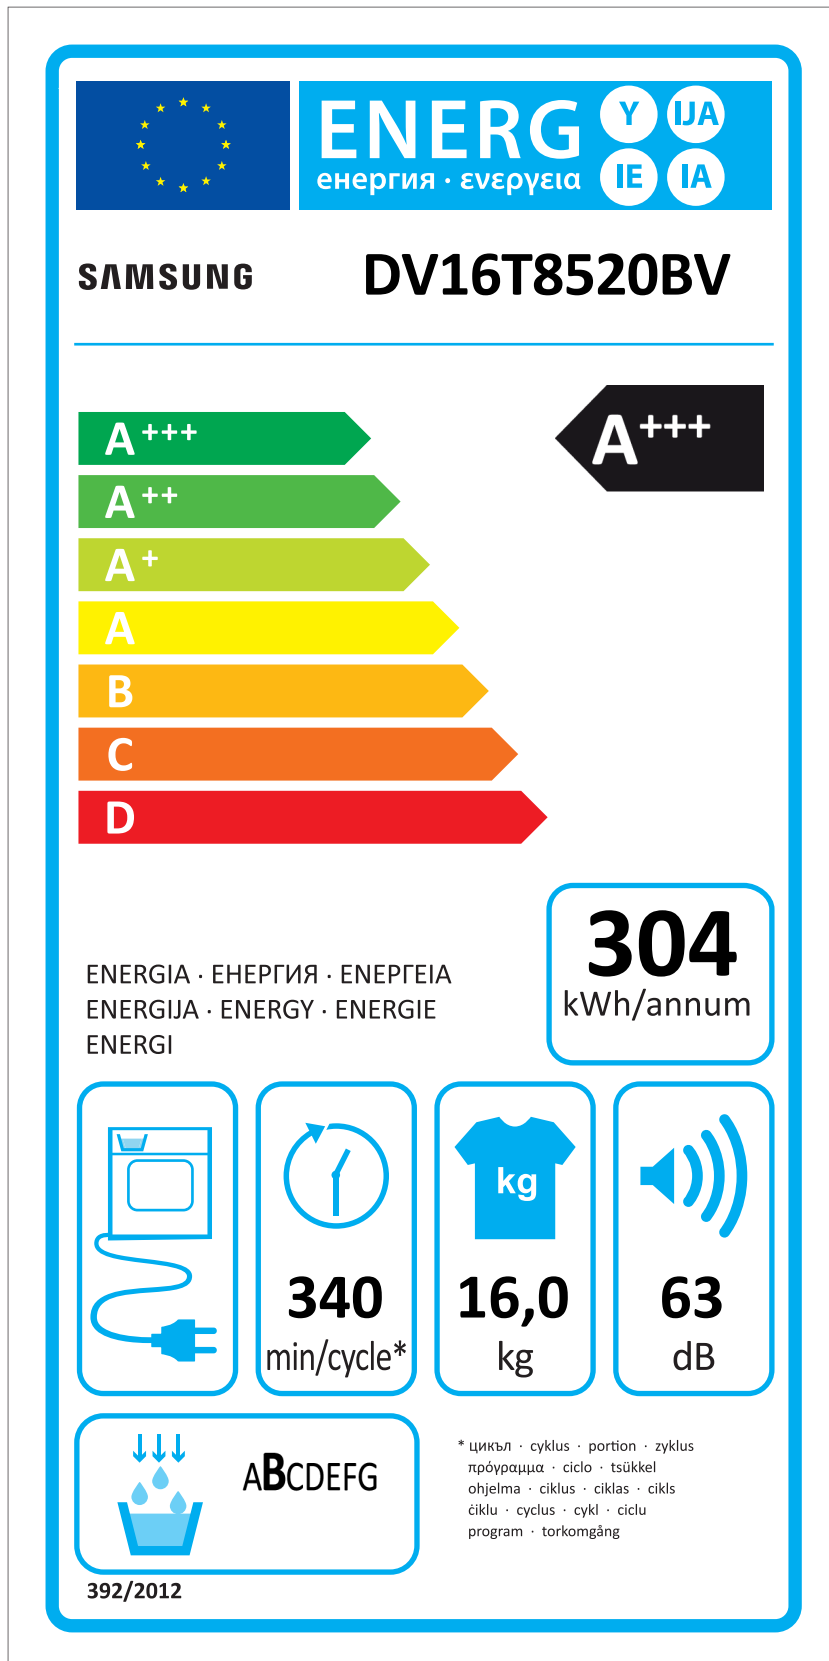

# ERP LABEL ENERGY (DRYER CONDENSER TYPE)

CODE : DC68-03225C  
Size : 110 x 220 (mm)  
Material : ART