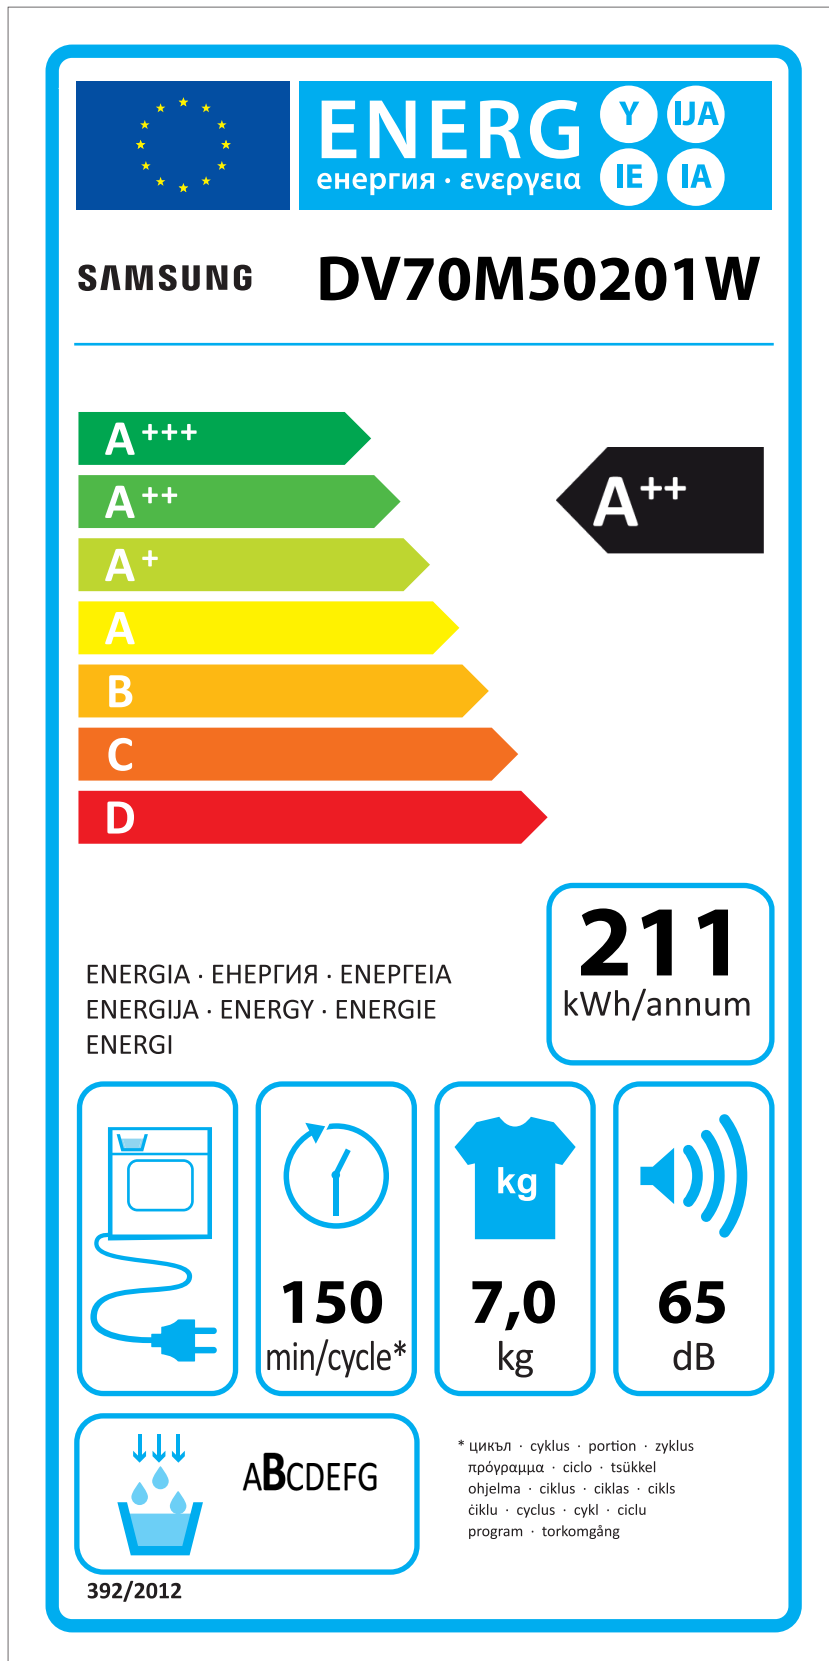

# ERP LABEL ENERGY (DRYER CONDENSER TYPE)

CODE : DC68-03225C  
Size : 110 x 220 (mm)  
Material : ART