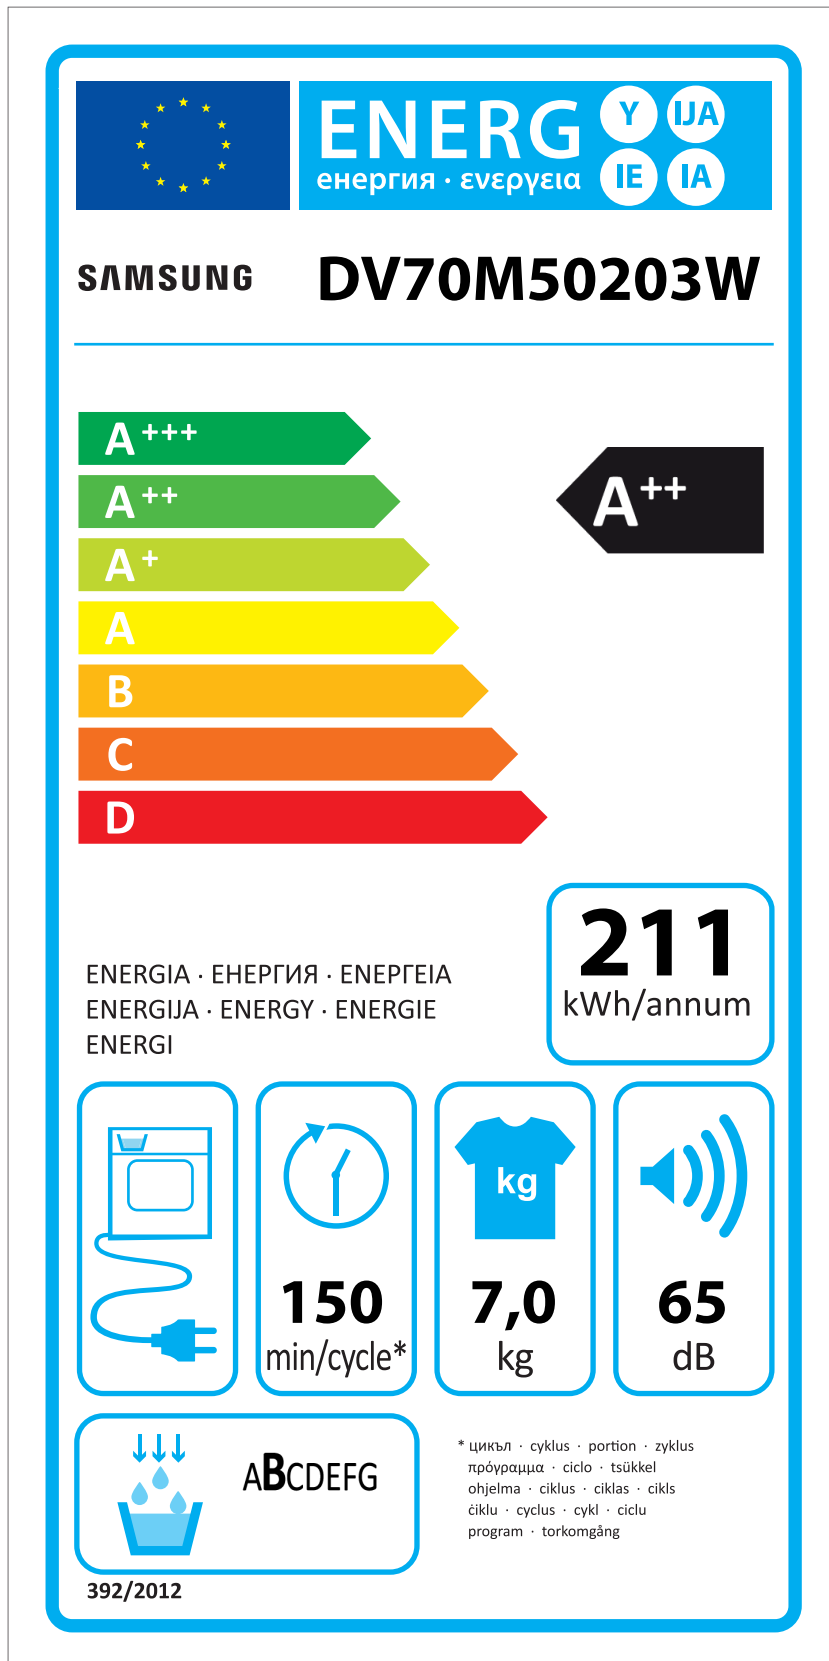

ERP LABEL ENERGY (DRYER CONDENSER TYPE)

CODE : DC68-03225C
Size : 110 x 220 (mm)
Material : ART