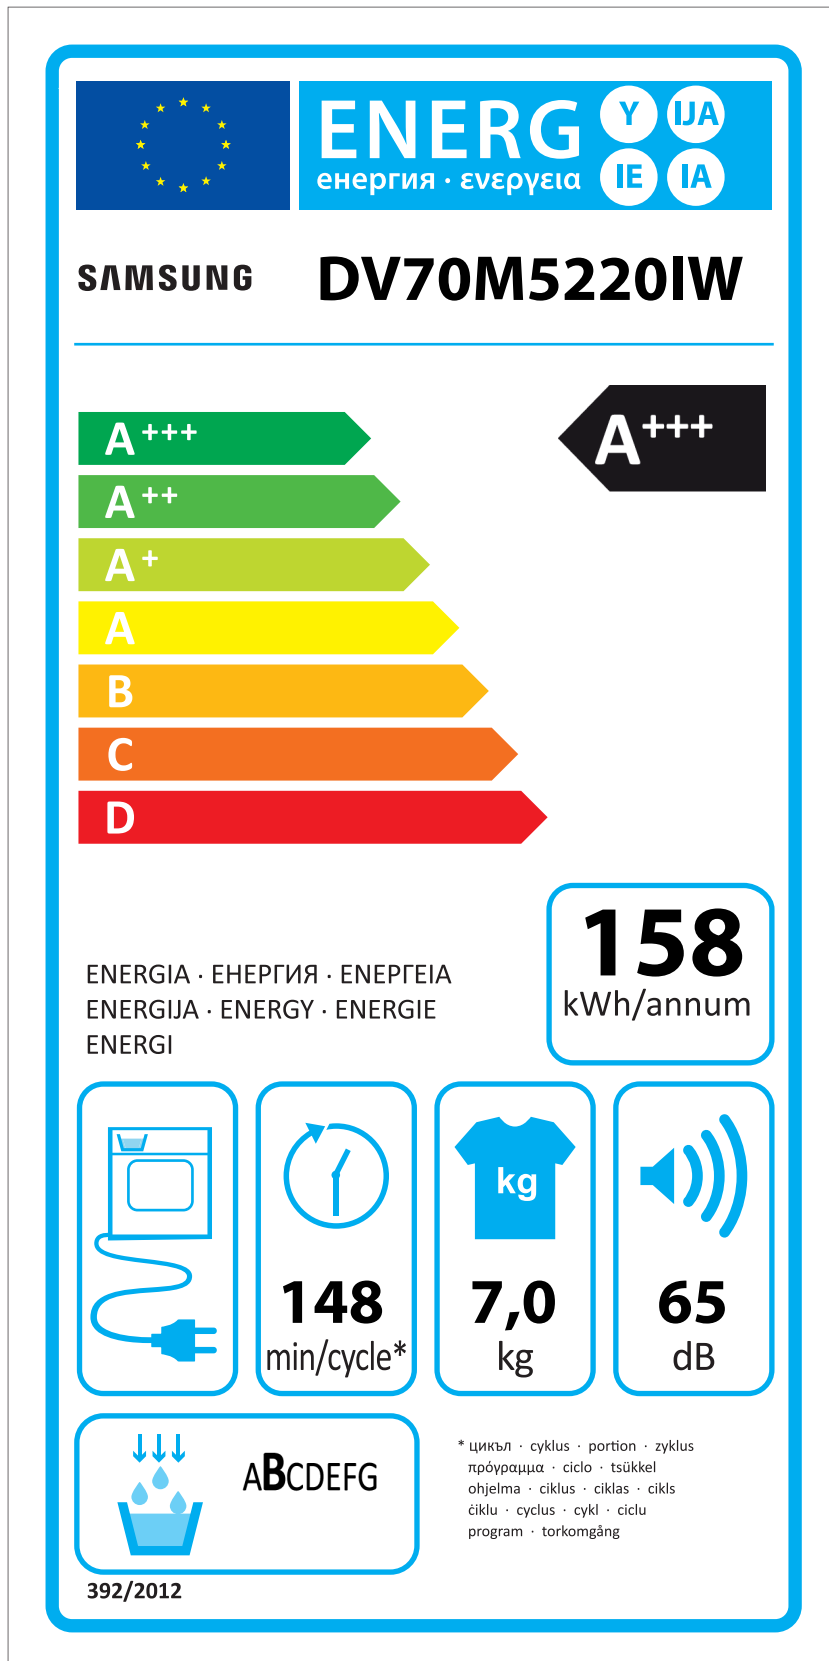

ERP LABEL ENERGY (DRYER CONDENSER TYPE)

CODE : DC68-03225C
Size : 110 x 220 (mm)
Material : ART