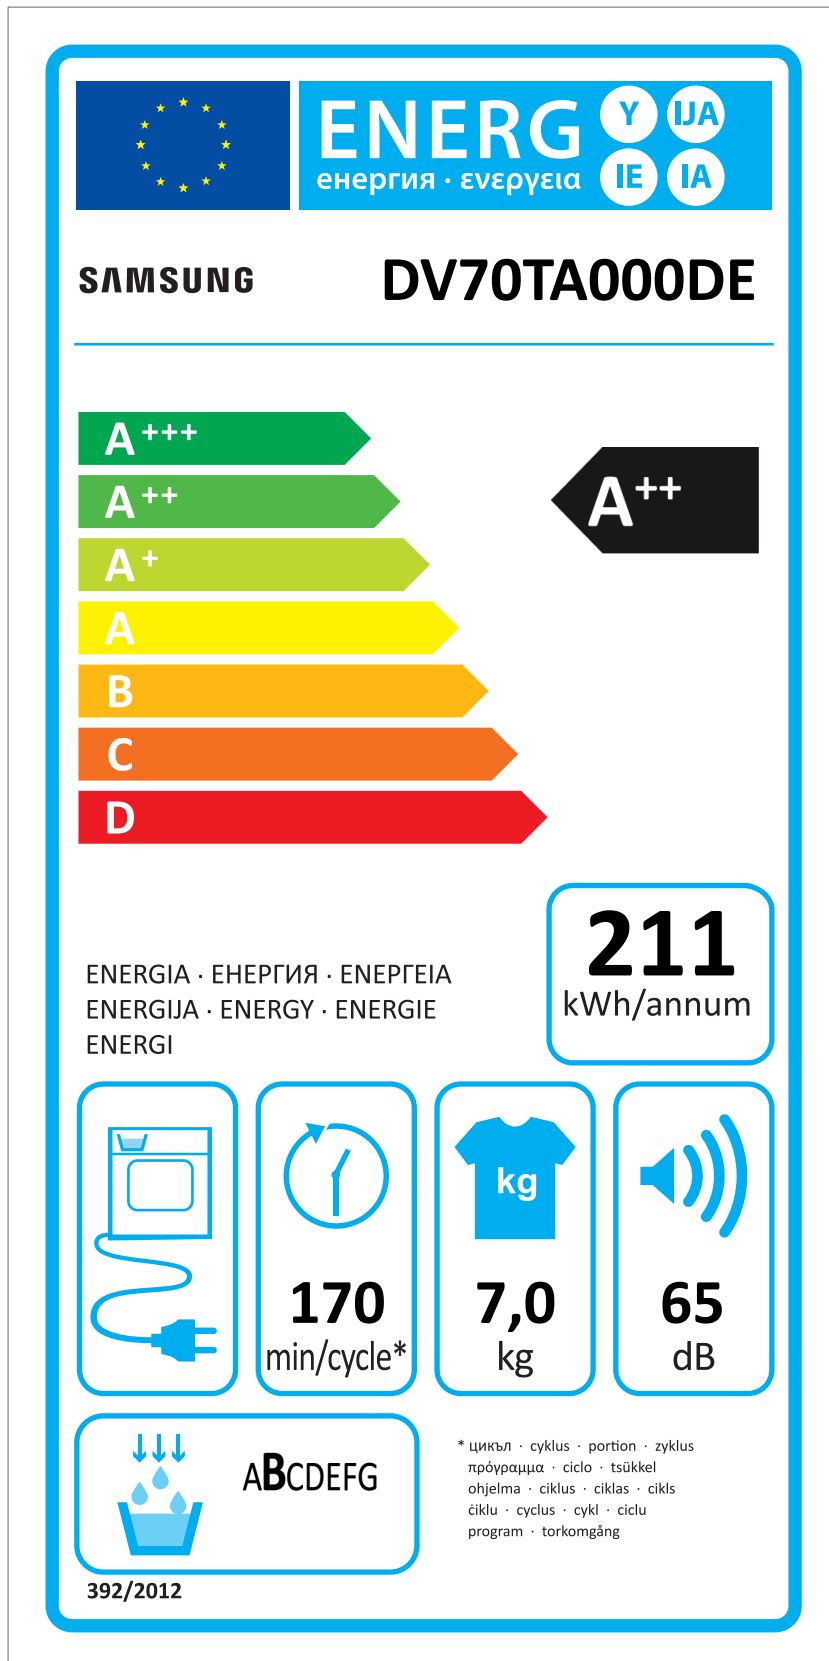

ERP LABEL ENERGY (DRYER CONDENSER TYPE)

CODE : DC68-03225C
Size : 110 x 220 (mm)
Material : ART