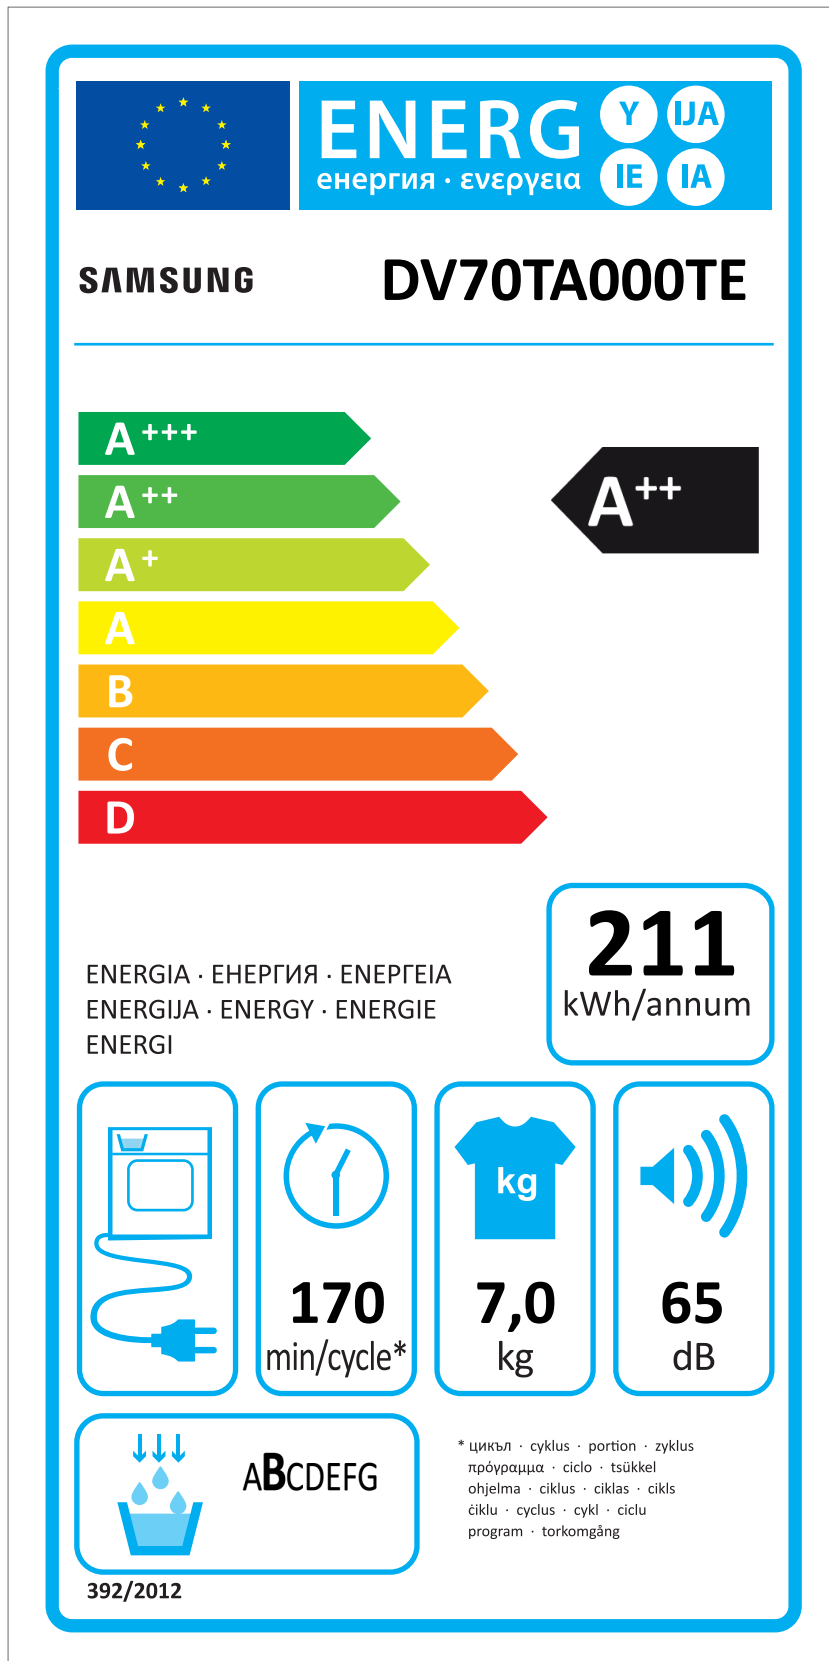

# ERP LABEL ENERGY (DRYER CONDENSER TYPE)

CODE : DC68-03225C  
Size : 110 x 220 (mm)  
Material : ART