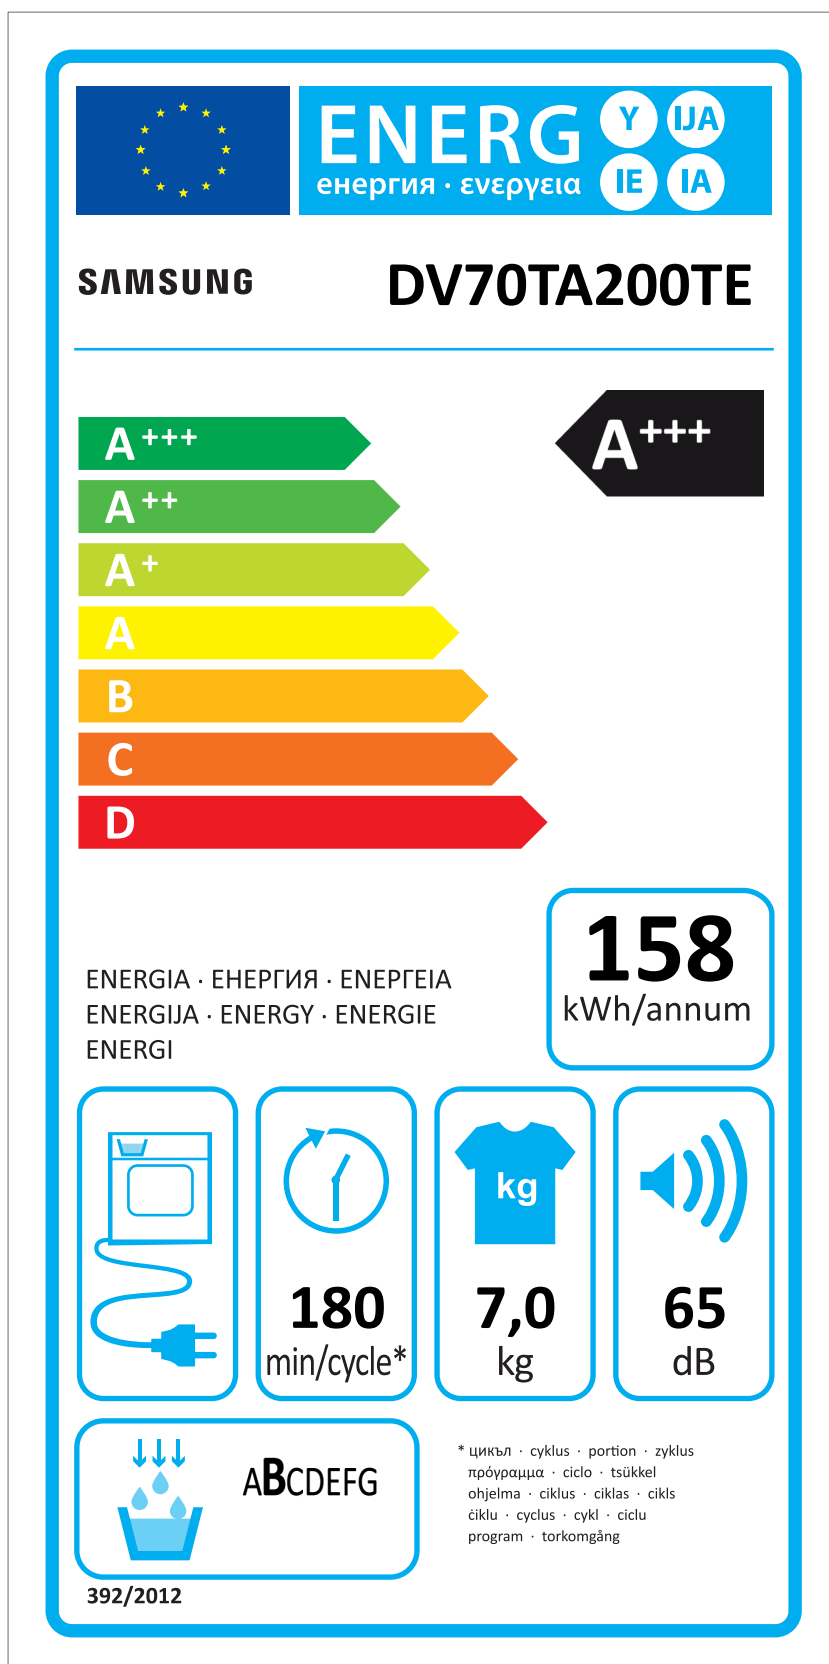

# ERP LABEL ENERGY (DRYER CONDENSER TYPE)

CODE : DC68-03225C  
Size : 110 x 220 (mm)  
Material : ART