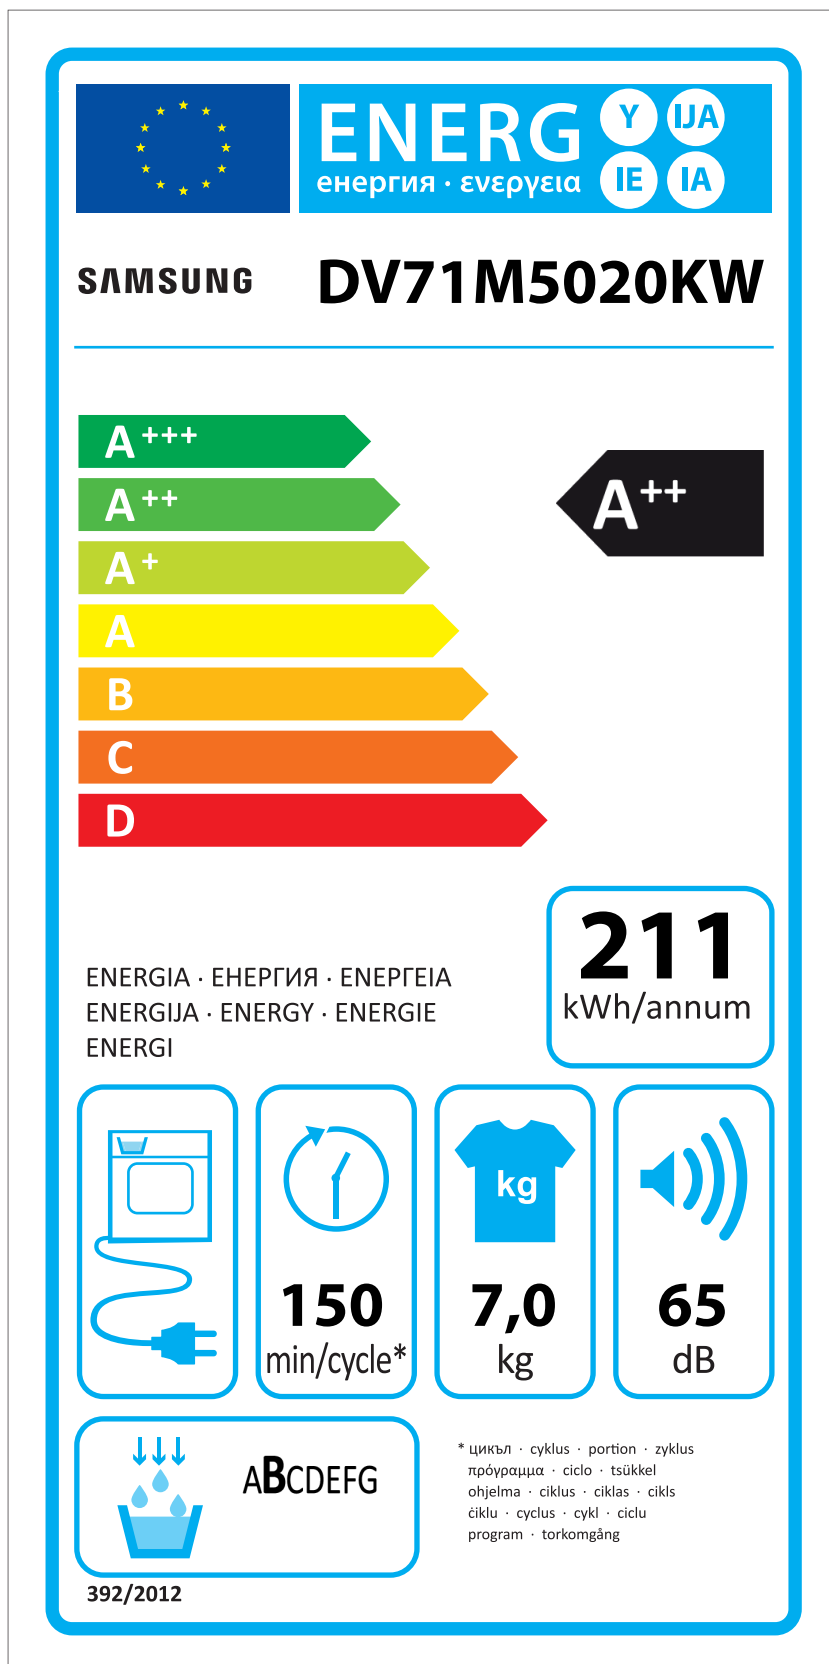

# ERP LABEL ENERGY (DRYER CONDENSER TYPE)

CODE : DC68-03225C  
Size : 110 x 220 (mm)  
Material : ART