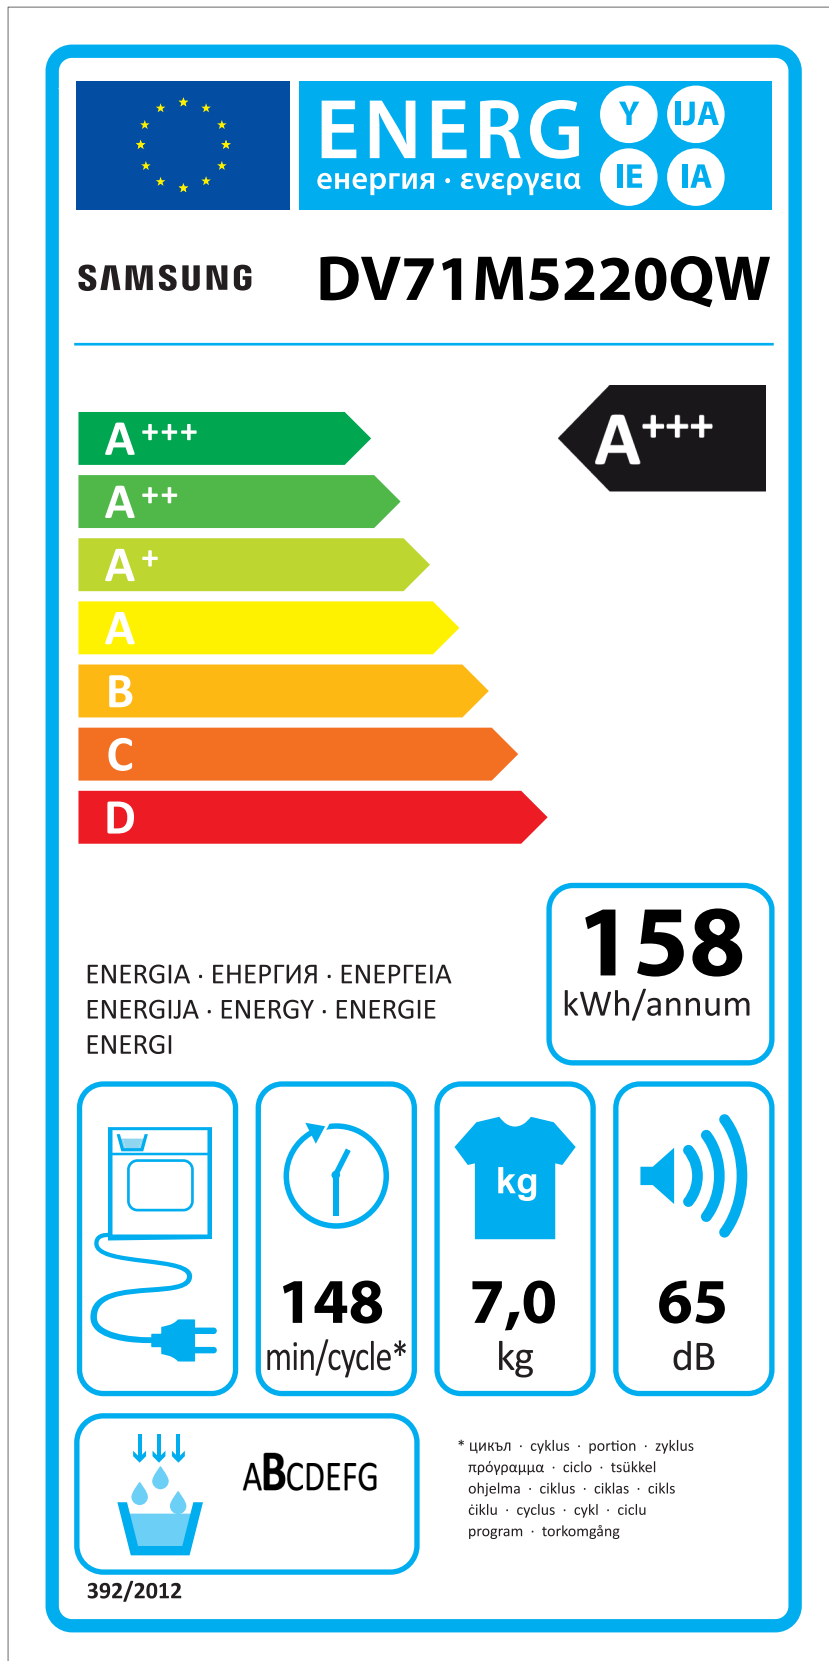

# ERP LABEL ENERGY (DRYER CONDENSER TYPE)

CODE : DC68-03225C  
Size : 110 x 220 (mm)  
Material : ART