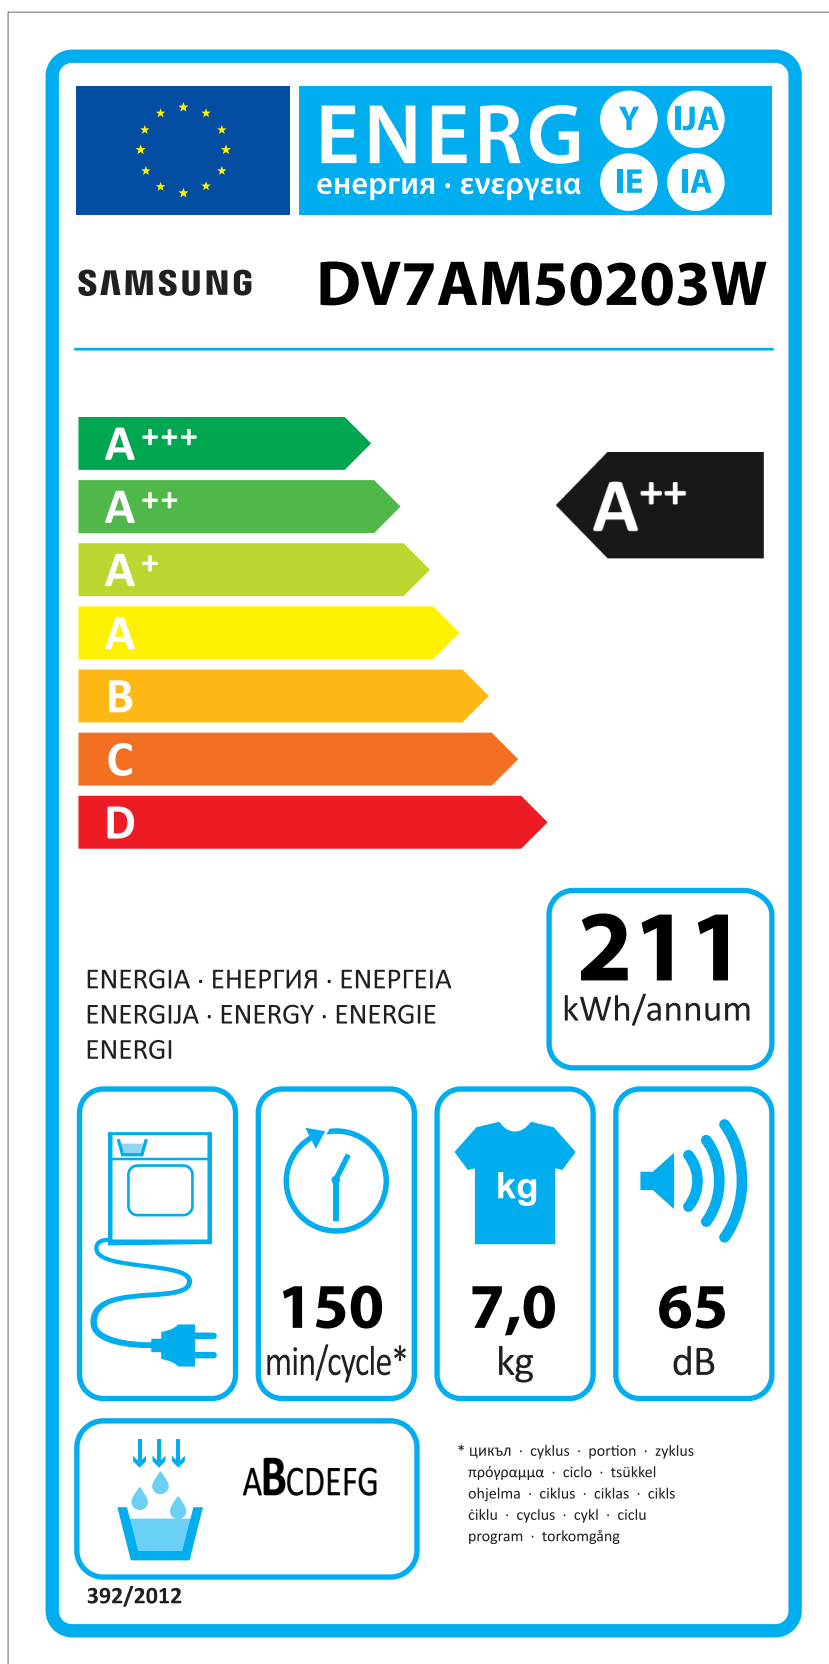

ERP LABEL ENERGY (DRYER CONDENSER TYPE)

CODE : DC68-03225C
Size : 110 x 220 (mm)
Material : ART