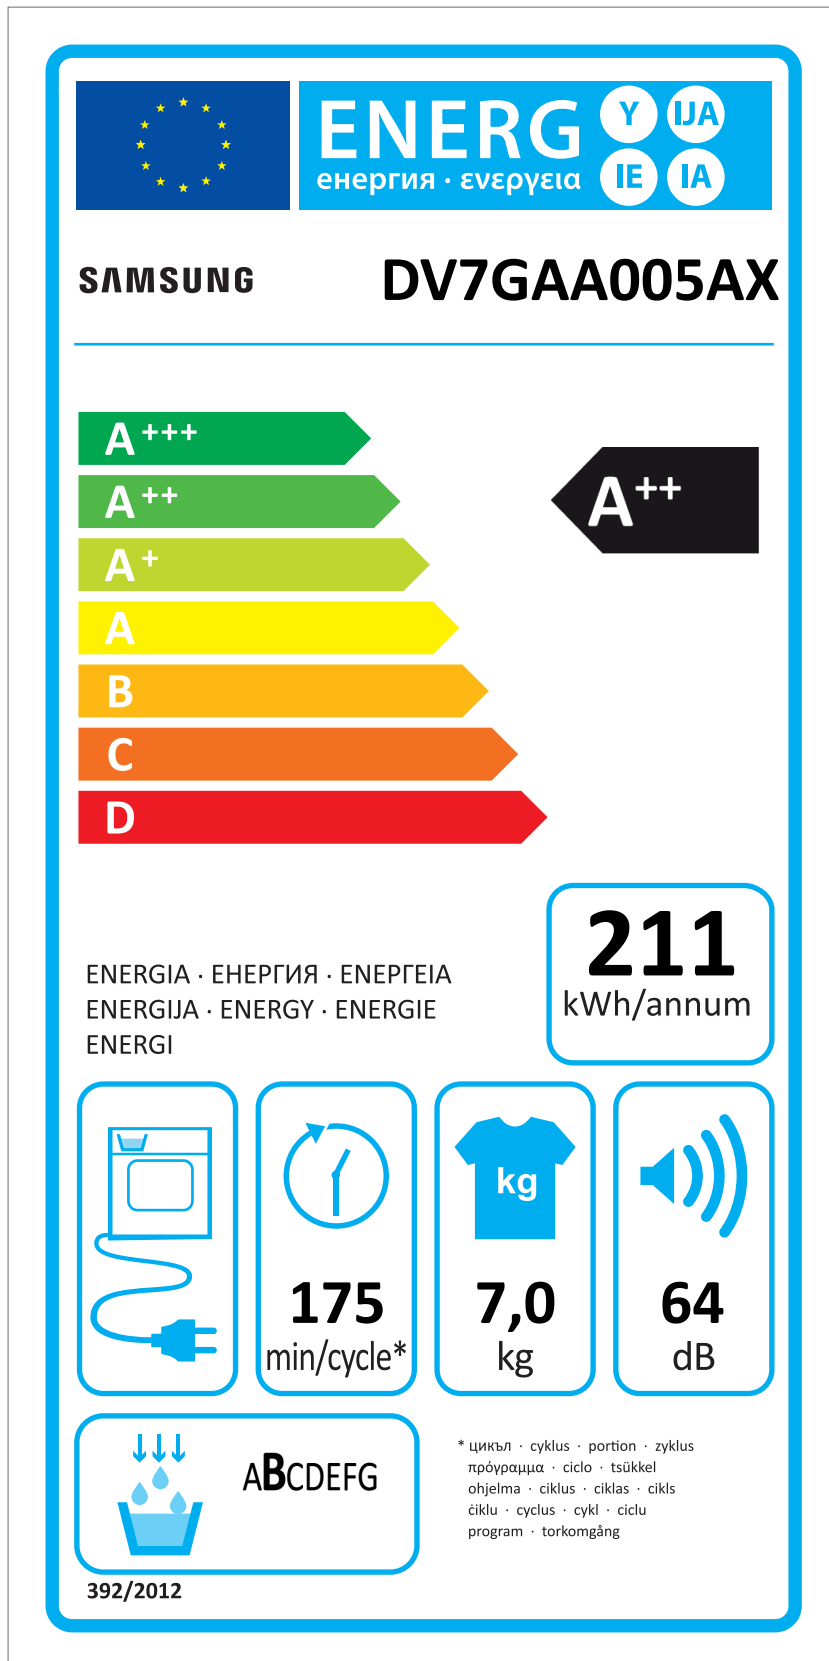

ERP LABEL ENERGY (DRYER CONDENSER TYPE)

CODE : DC68-03225C
Size : 110 x 220 (mm)
Material : ART