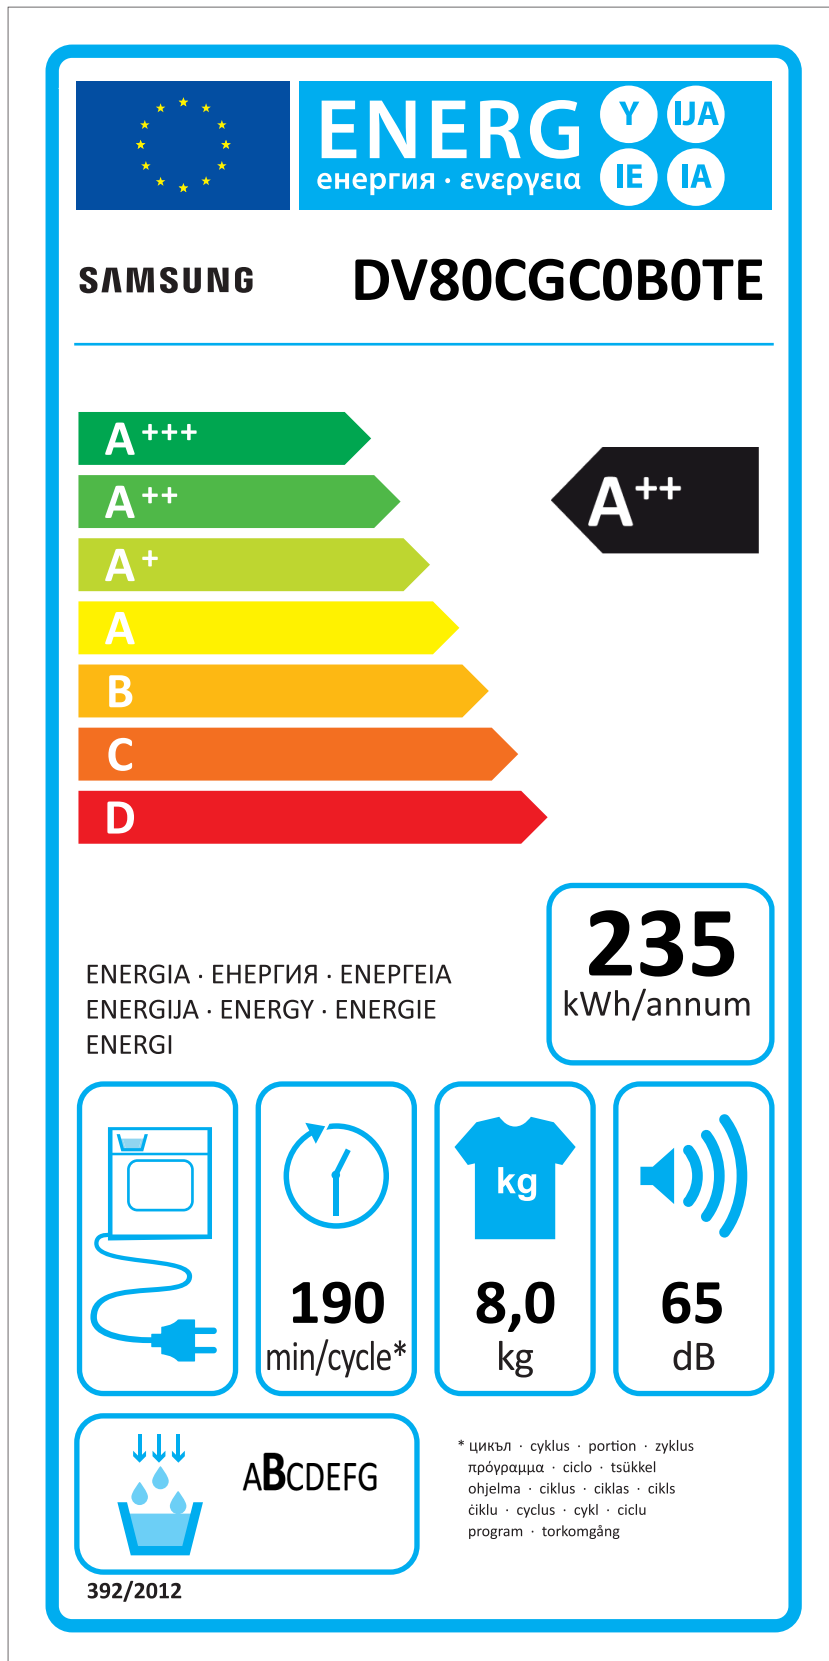

# ERP LABEL ENERGY (DRYER CONDENSER TYPE)

CODE : DC68-03225C  
Size : 110 x 220 (mm)  
Material : ART