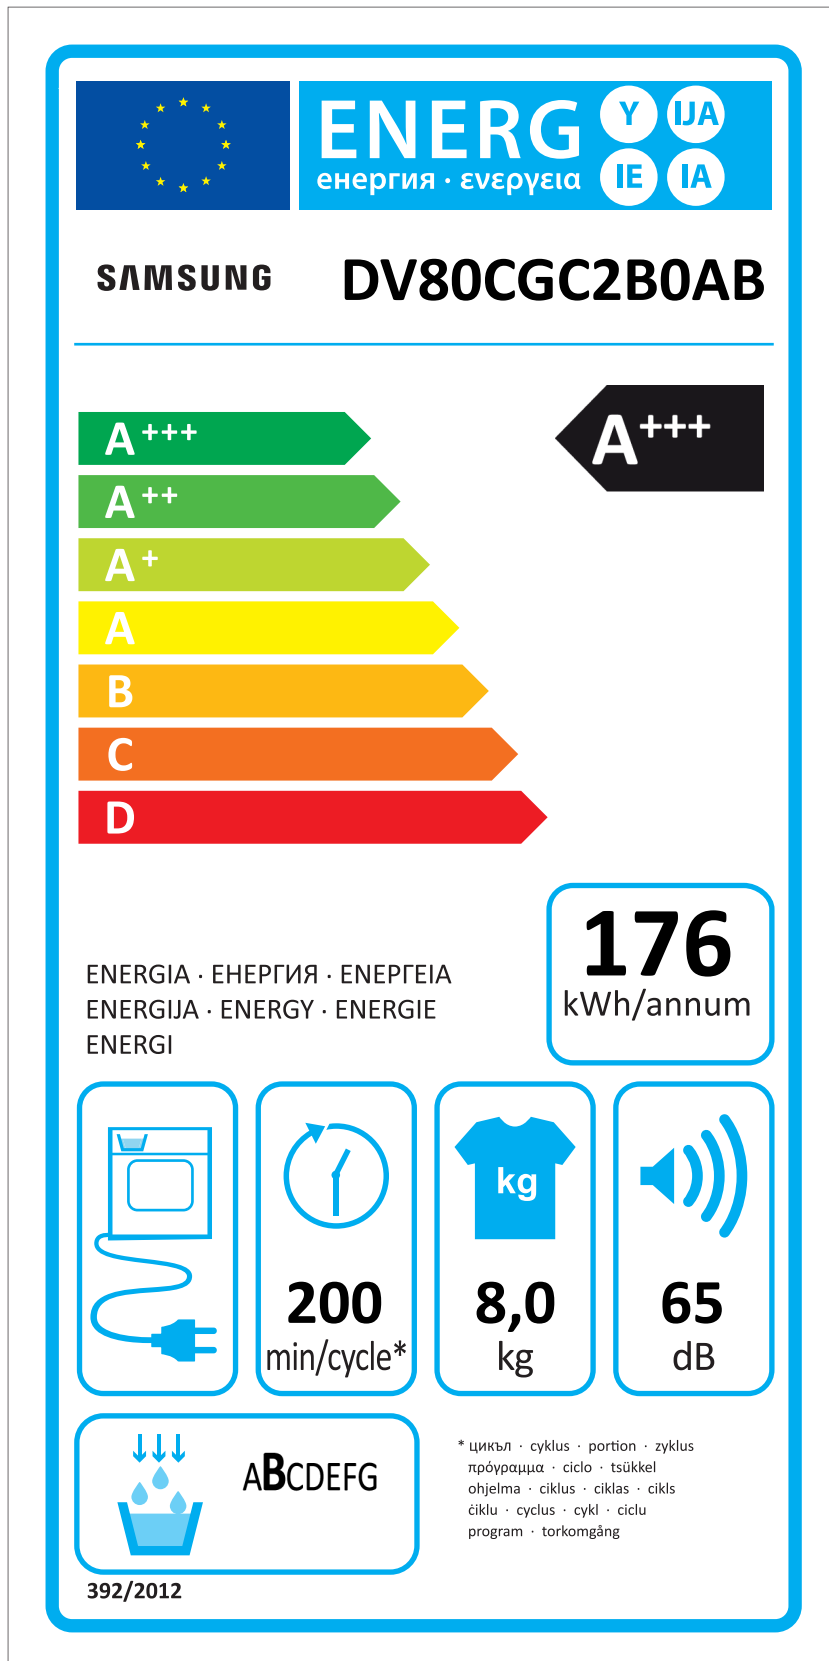

ERP LABEL ENERGY (DRYER CONDENSER TYPE)

CODE : DC68-03225C
Size : 110 x 220 (mm)
Material : ART