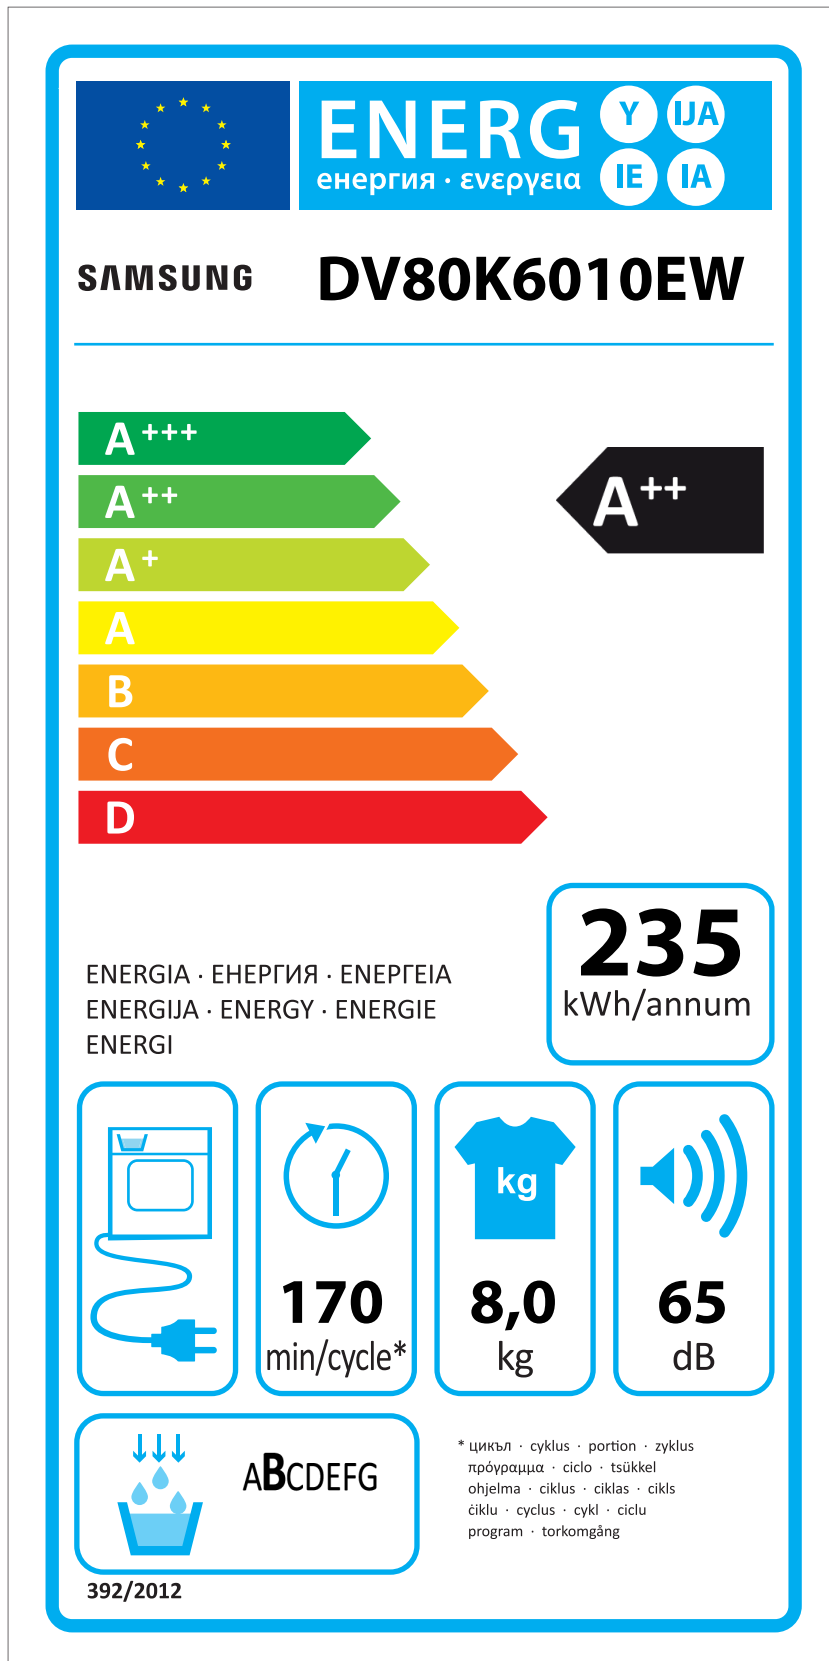

ERP LABEL ENERGY (DRYER CONDENSER TYPE)

CODE : DC68-03225C
Size : 110 x 220 (mm)
Material : ART