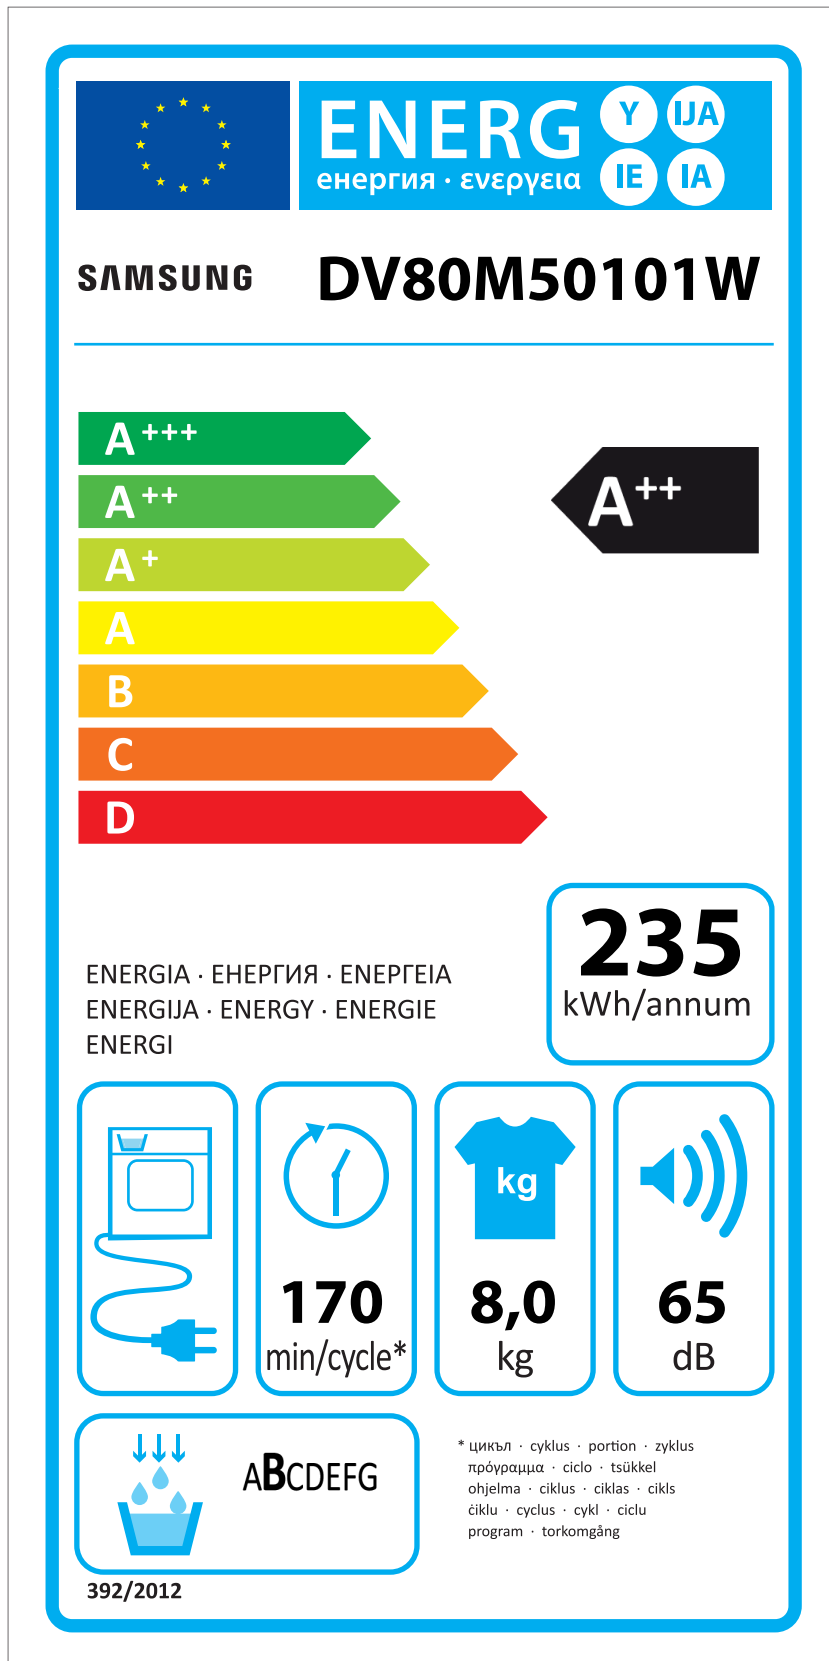

ERP LABEL ENERGY (DRYER CONDENSER TYPE)

CODE : DC68-03225C
Size : 110 x 220 (mm)
Material : ART