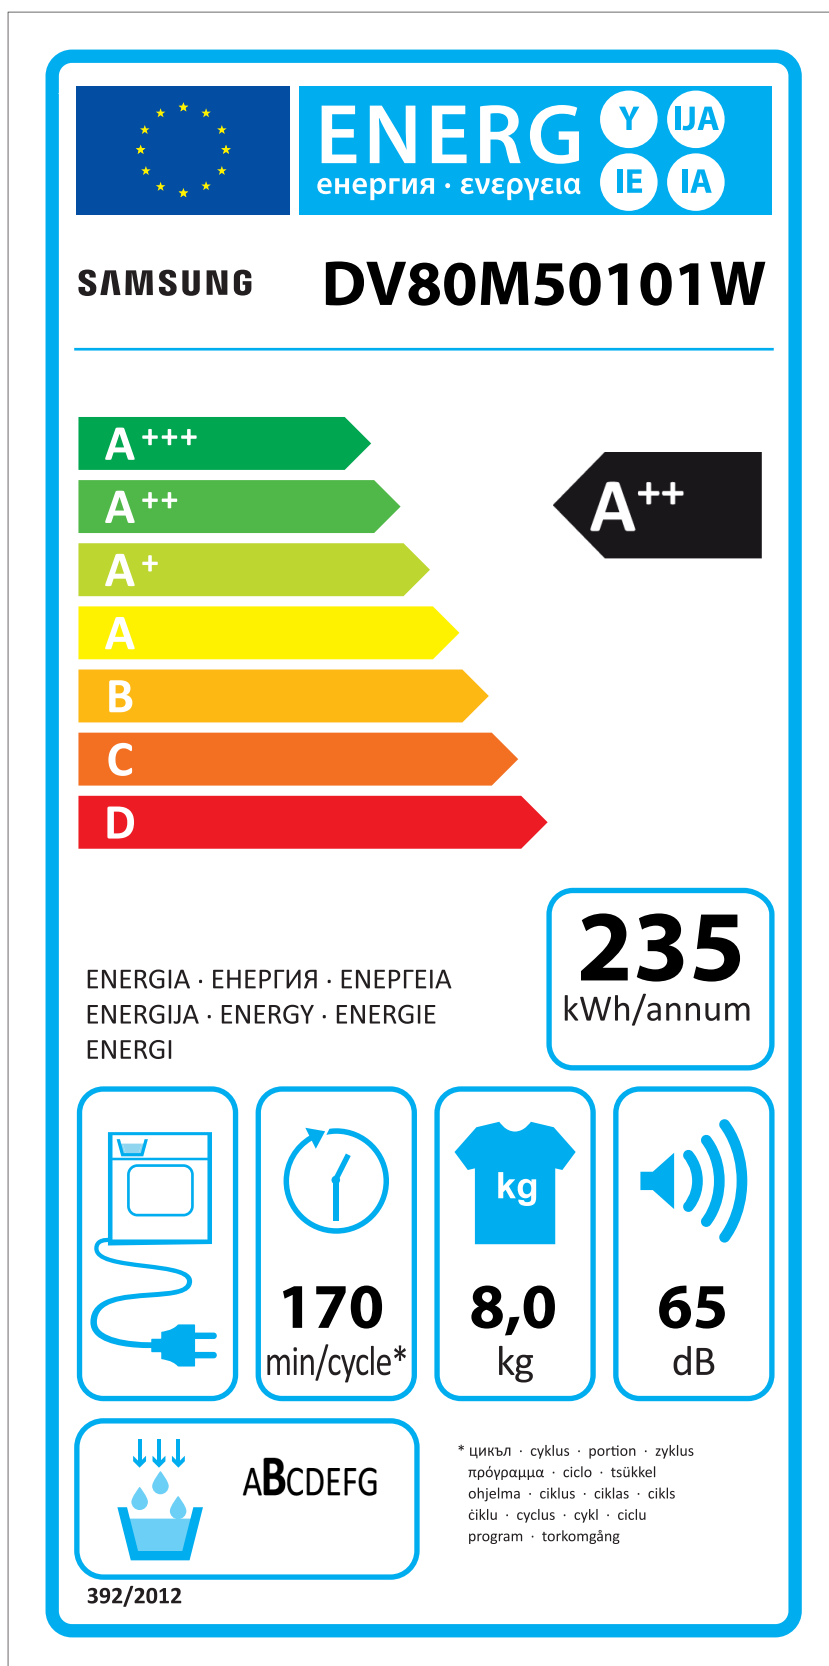

ERP LABEL ENERGY (DRYER CONDENSER TYPE)

CODE : DC68-03225C
Size : 110 x 220 (mm)
Material : ART