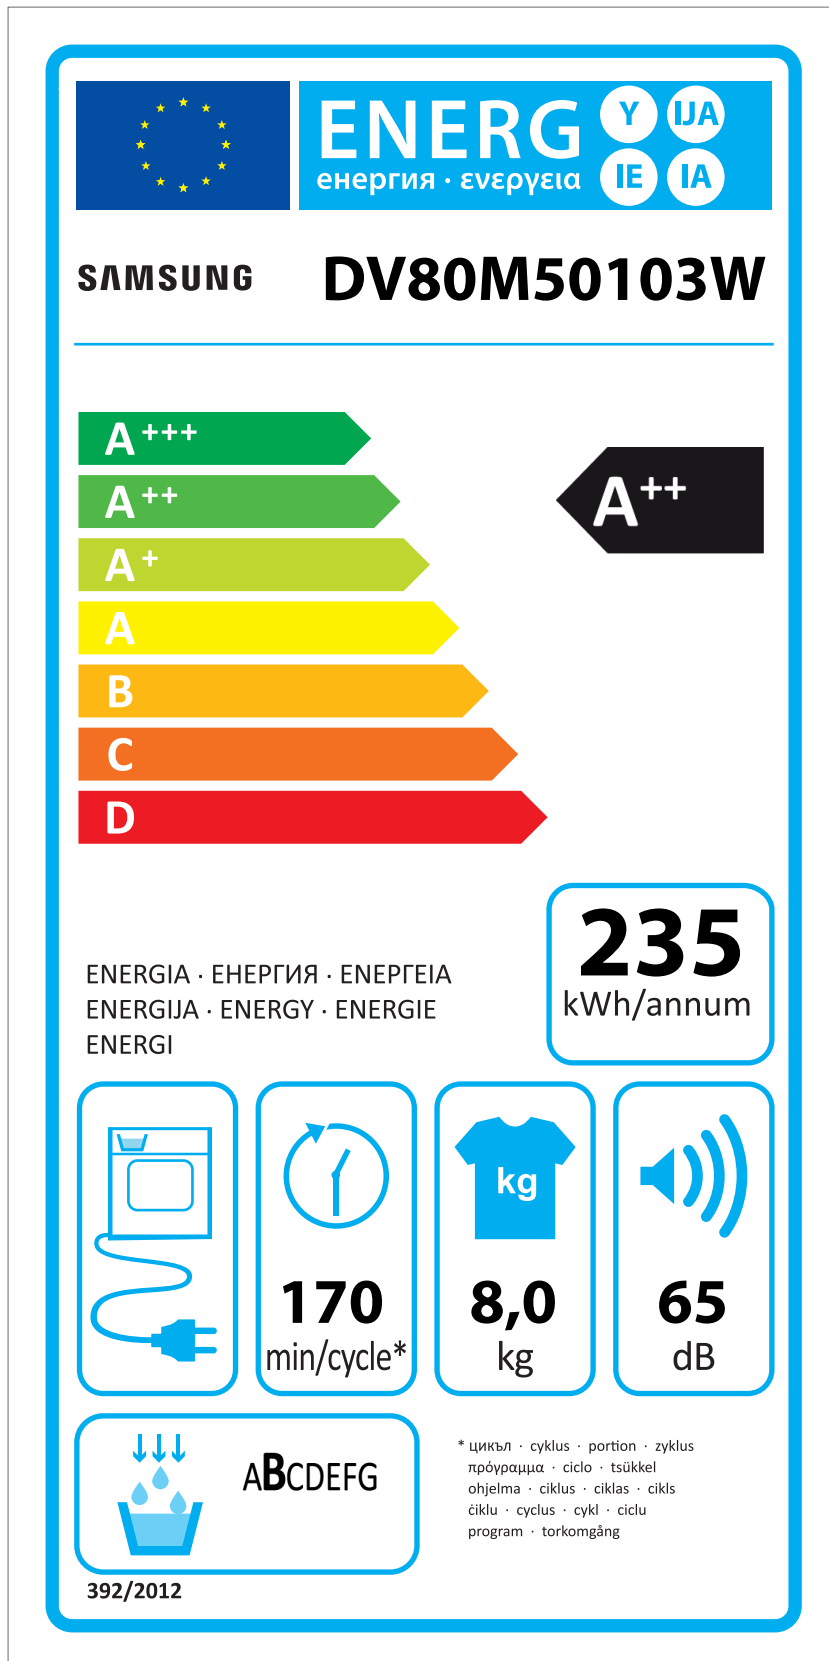

ERP LABEL ENERGY (DRYER CONDENSER TYPE)

CODE : DC68-03225C
Size : 110 x 220 (mm)
Material : ART